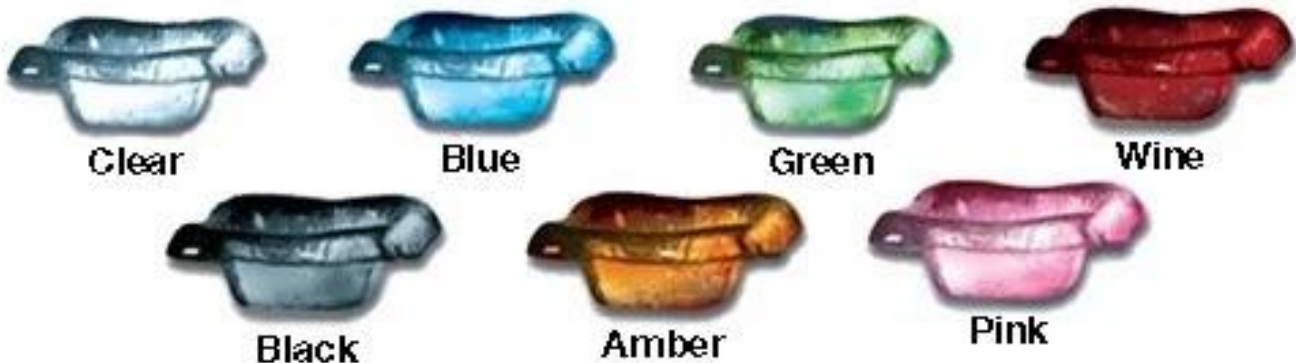

Base Colors:

White

Black

Bisquit

Standard Chair Colors:

Sand

Black

Papyrus

Burgundy

Curry

Bowl Colors:

Clear

Blue

Green

Wine

Black