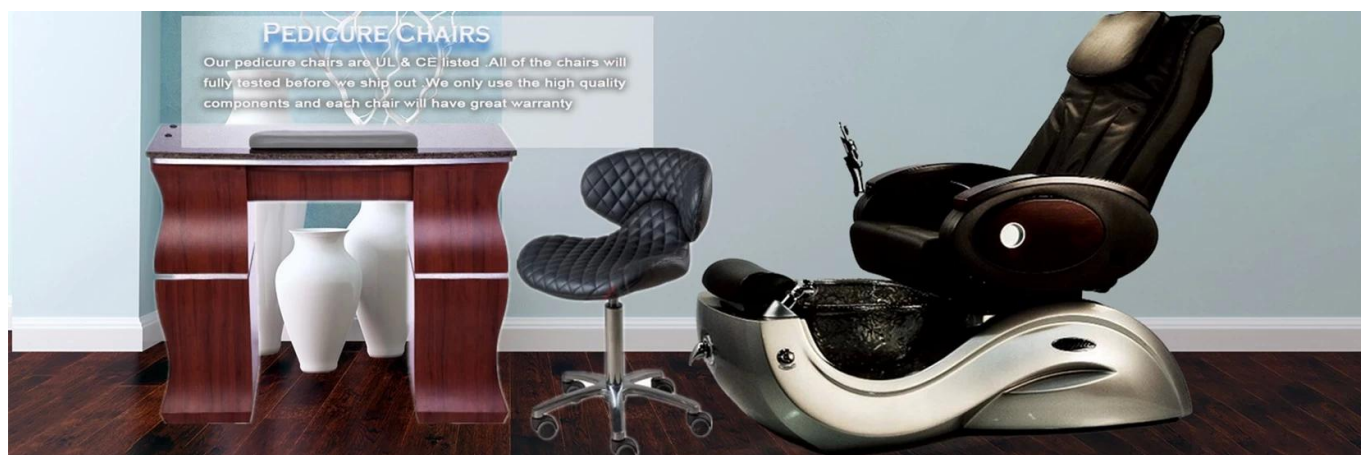

Großhandel Spa Stuhl Fußbad Massagestuhl Hersteller China Spa Pediküre Stuhl zum Verkauf DS-8028

Produkt Anzeige

Details

Accessories

Jet pipeless

Magnet jet (Optional)

Discharge pump (Optional)

2 kinds of massage machine(Please kindly choose)

Pink

Red

Various color for your selection:

A circular icon with a blue gradient and a white border, containing the word "Specification" in white text. A small white triangle points downwards from the bottom center of the circle. The background of the entire page is a light blue gradient with a decorative wave of water and bubbles at the top.

Specification

chair massage function: (Luxury)

1. Kneading, rolling, flapping, knocking, fully automatic forward, backward & recline, air bags,MP3 (8 Functions);
2. 6 Different Auto Preset Shiatsu Massage Programs.
3. The chair with MP3 function and have 4 air bags on the seat.
4. Remote Controlled Human Touch Massage Seat.;
5. the mechanism hand move up&down.; 110-150 Degree Recline Angle.
6. armrests can lift 90 degree,arm with a tray for laying something.
7. The seat and the backrest can adjust by the controller (Electrically adjustable)

chair function (standards)

1. has 4 kneading wheel on the neck,
2. has 4 kneading wheel on the waist.
3. 4 vibration on the seat.
4. The seat and the backrest can adjust by the controller(Electrically adjustable) .
5. armrests can lift 90 degree,arm with a tray for laying something.