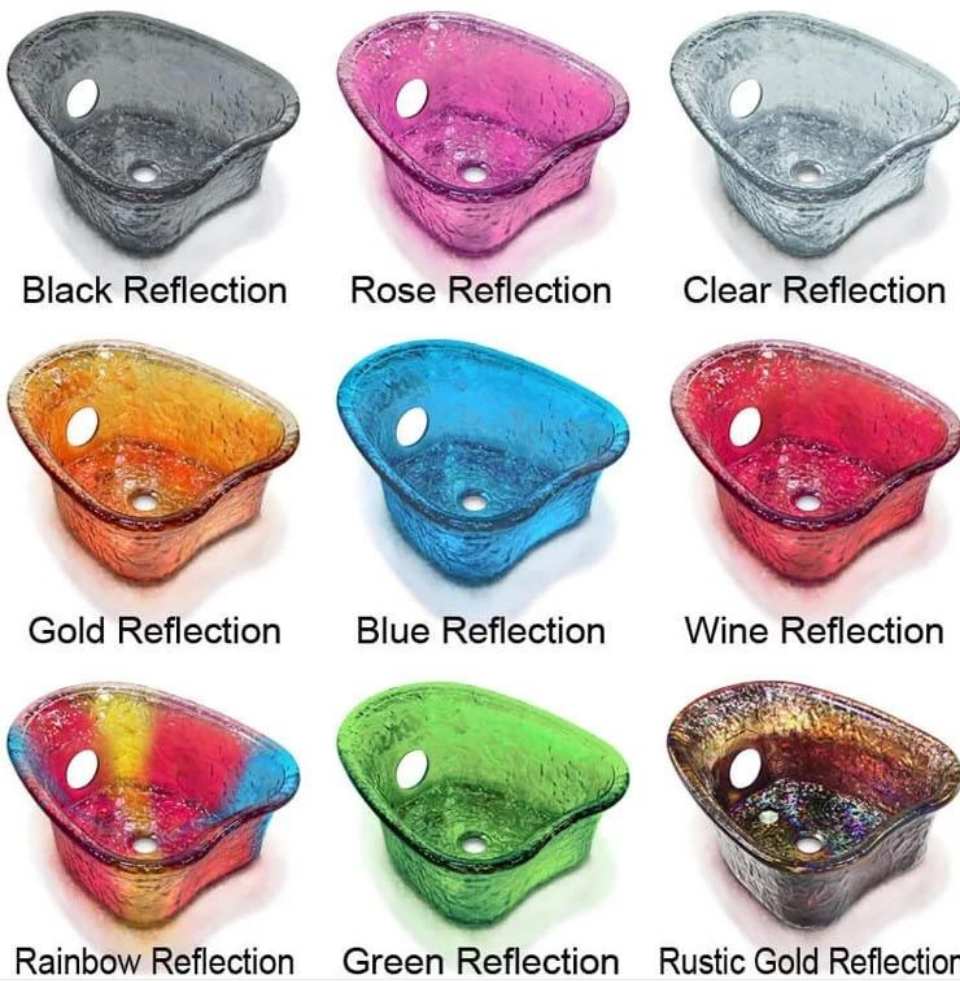

Our advantages

product packages

Customized product' s color and style

Optional leather color

Optional pedicure bowl color

DETAILS

Accessories

Jet Pipeless