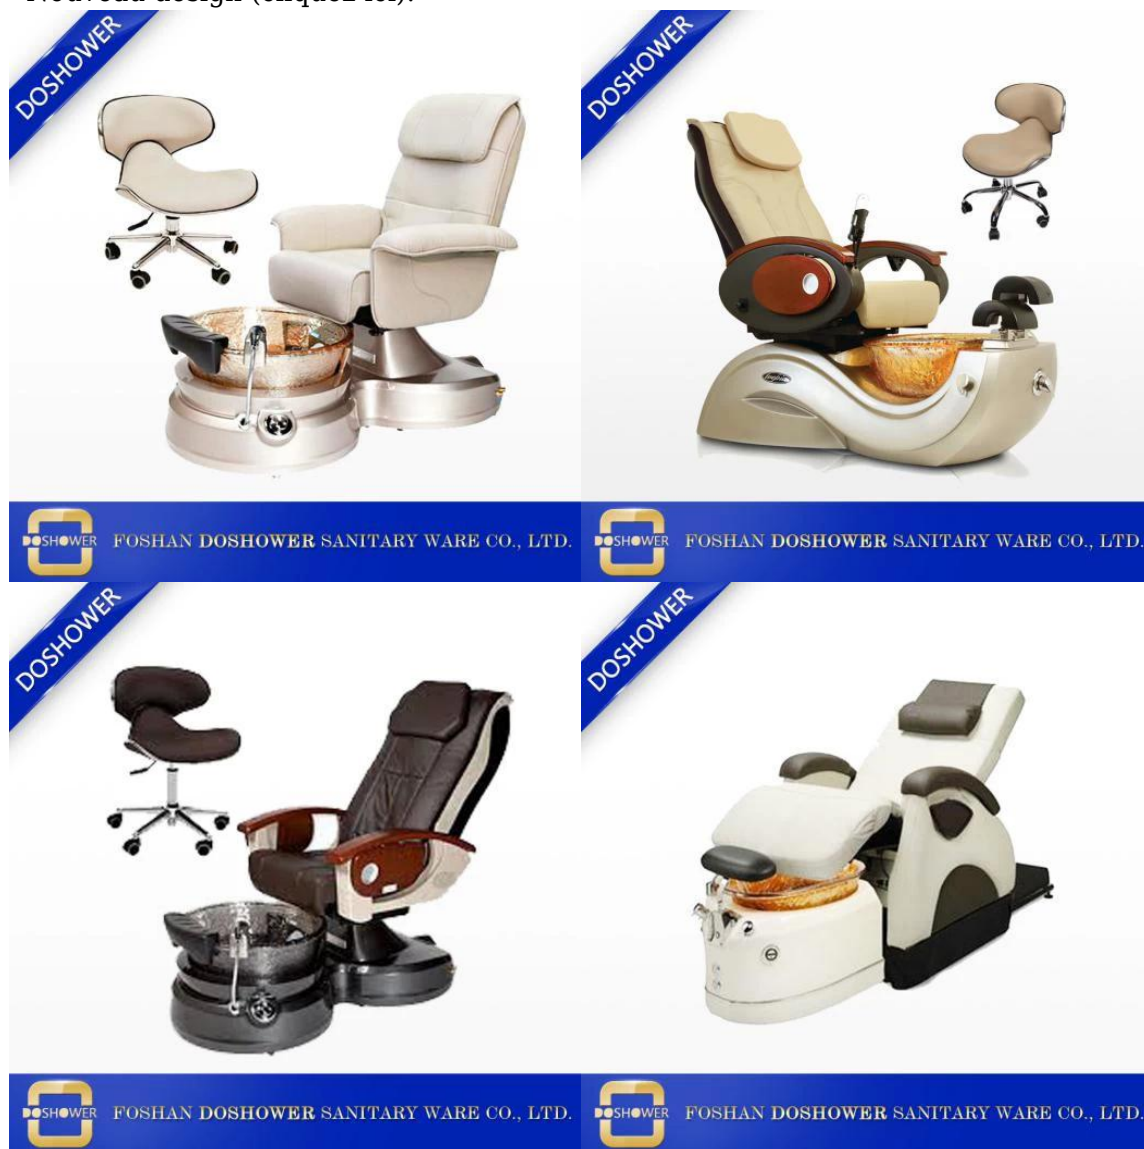

Fauteuil de pédicure, pédicure pied spa fauteuil de massage

| Détails du produit

1. Fauteuil inclinable motorisé
2. Sturdy, repose-pieds réglable
3. Poignée 3. Convenient pour glisser la plate-forme dans et dehors
4. Removable et facile à nettoyer

Processus de production: Mould-Processing - Paquet

Nouveau design (cliquez ici):