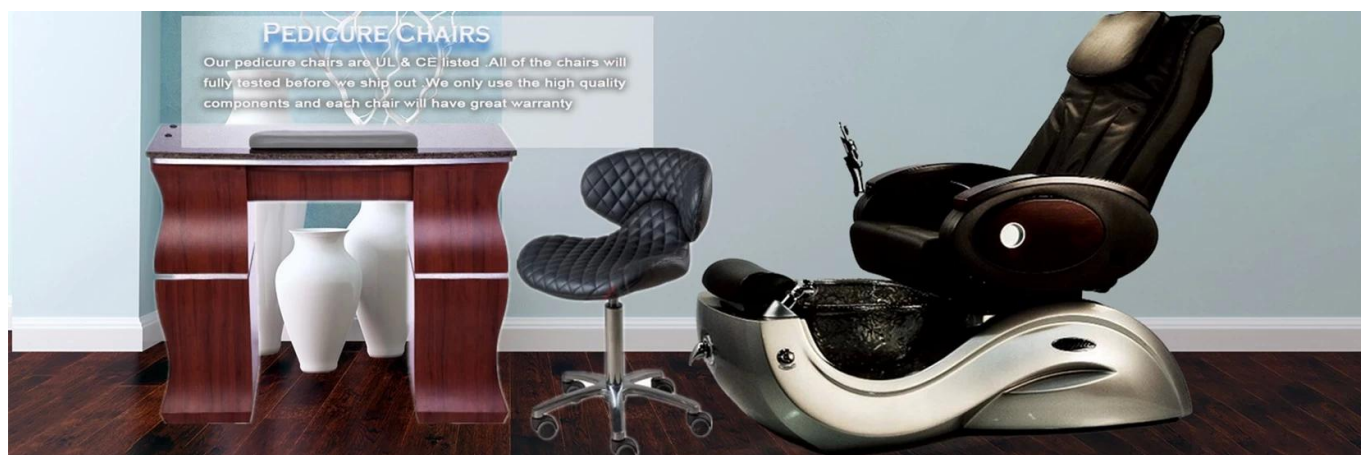

chaise de pédicure spa de luxe blanc et argent fournit la Chine avec bassin de pied de pédicure du fabricant de chaise de spa de pédicure chine DS-W89

NOUVELLE CHAISE DE PEDICURE DESIGN

DOSHOWER

FOSHAN DOSHOWER SANITARY WARE CO., LTD.

Human touch massage

- *Kneading,knocking,flapping,rolling with 6 different shiatsu massage
- *Vibration seat
- *Fully automatic by remote control
- *Chair recline,move forward and backward

Color Options

Specification

chair massage function: (Luxury)

1. Kneading, rolling, flapping, knocking, fully automatic forward, backward & recline, air bags,MP3 (8 Functions);
2. 6 Different Auto Preset Shiatsu Massage Programs.
3. The chair with MP3 function and have 4 air bags on the seat.
4. Remote Controlled Human Touch Massage Seat.;
5. the mechanism hand move up&down.; 110-150 Degree Recline Angle.
6. armrests can lift 90 degree,arm with a tray for laying something.
7. The seat and the backrest can adjust by the controller (Electrically adjustable)

chair function (standards)

1. has 4 kneading wheel on the neck,
2. has 4 kneading wheel on the waist.
3. 4 vibration on the seat.
4. The seat and the backrest can adjust by the controller(Electrically adjustable) .
5. armrests can lift 90 degree,arm with a tray for laying something.