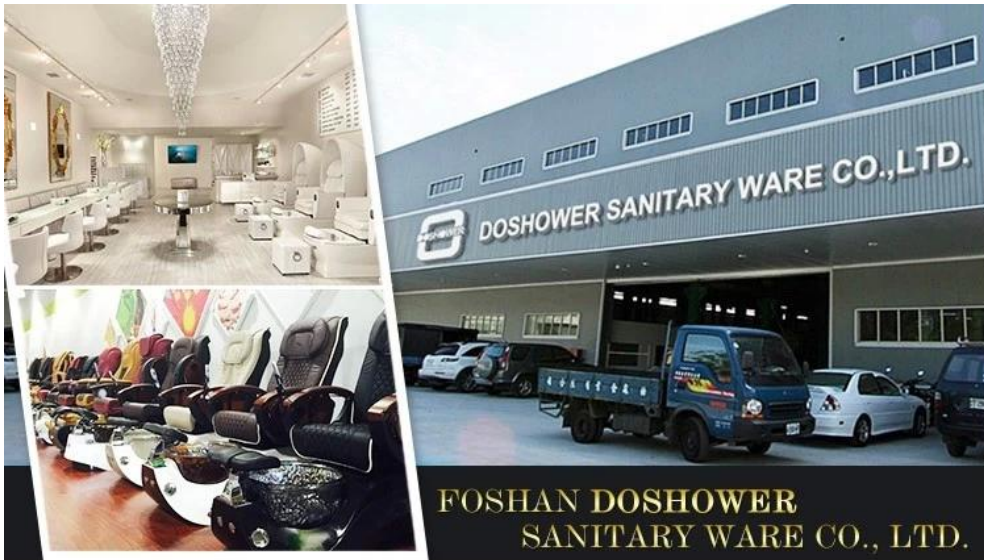

MANICURE TABLE MANUFACTURER