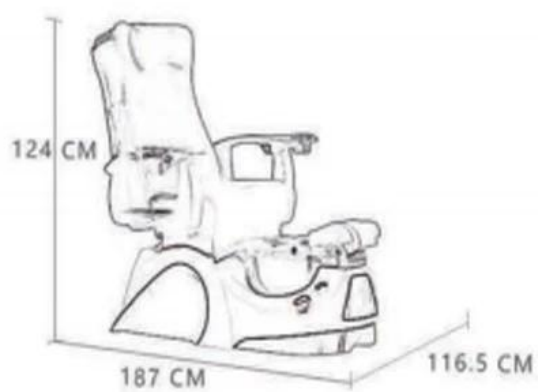

DS-P2

NEW

▲ 88 KG

◀ 2 motors

Specification

Details

Accessories

Jet pipeless