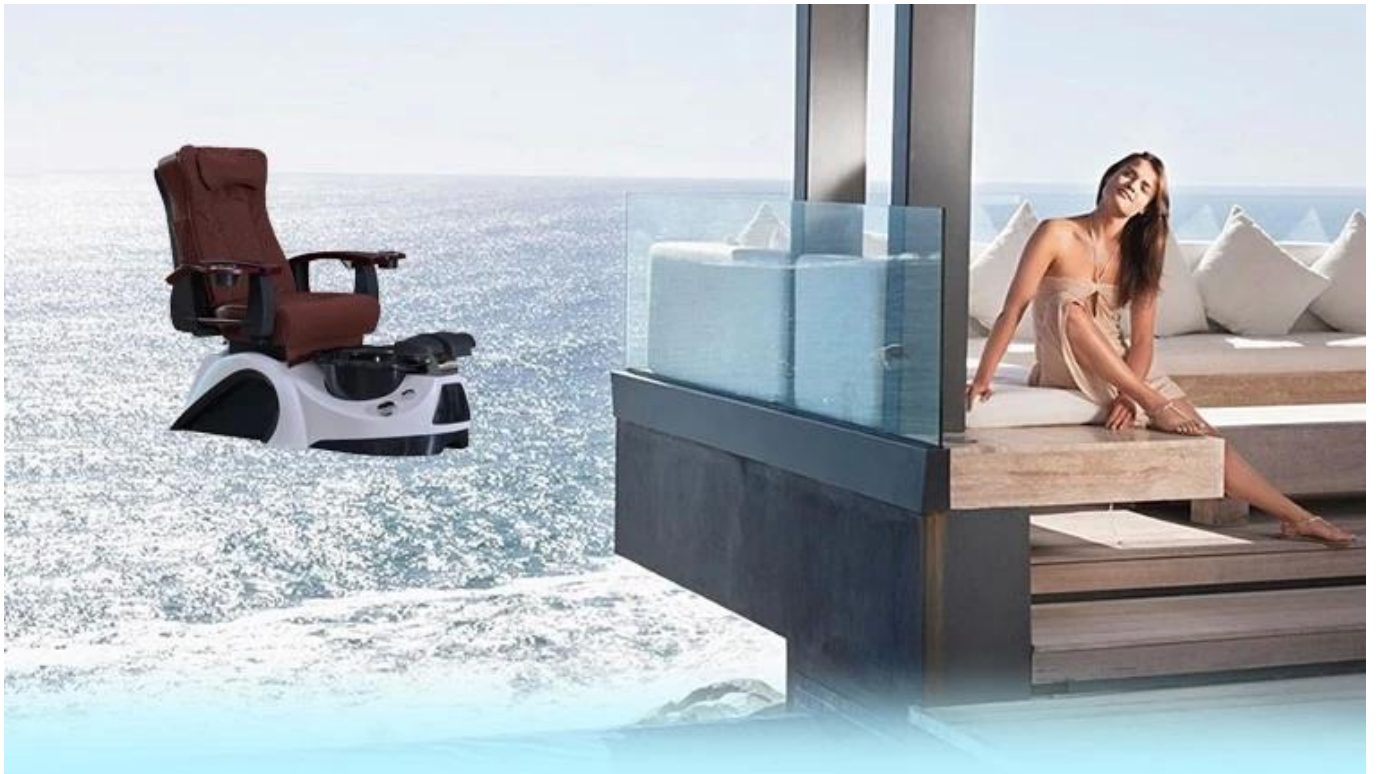

Specification