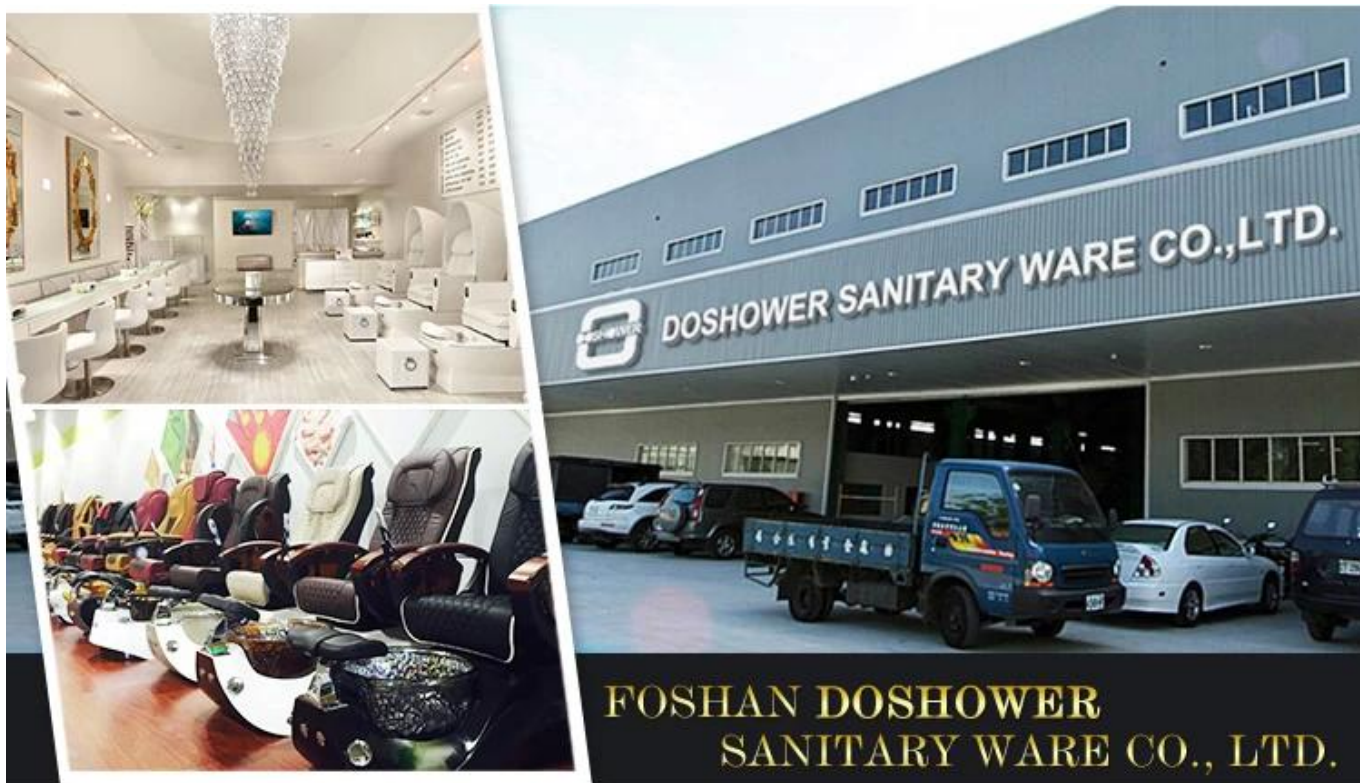

**FOSHAN DOSHOWER
SANITARY WARE CO., LTD.**

PROFESSIONAL FACTORY

Provide you with the finest Pedicure Spas & Pedicure equipment
at the best prices worldwide.