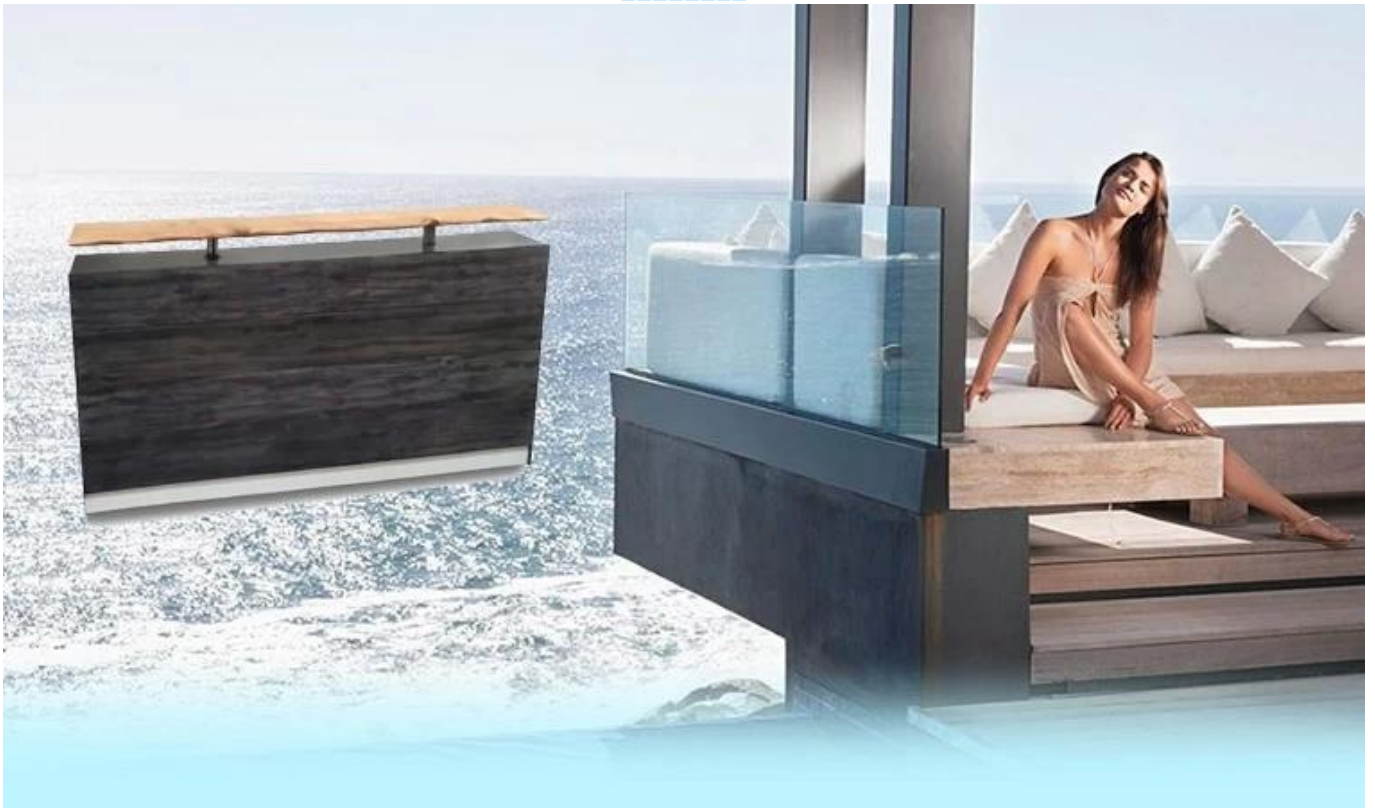

DS-R10

welcome to the highest standards  
in the pedicure spa industry.

BG-002  
1800W×850D×1050H

 FOSHAN DOSHOWER SANITARY WARE CO., LTD.

 FOSHAN DOSHOWER SANITARY WARE CO., LTD.

 FOSHAN DOSHOWER SANITARY WARE CO., LTD.