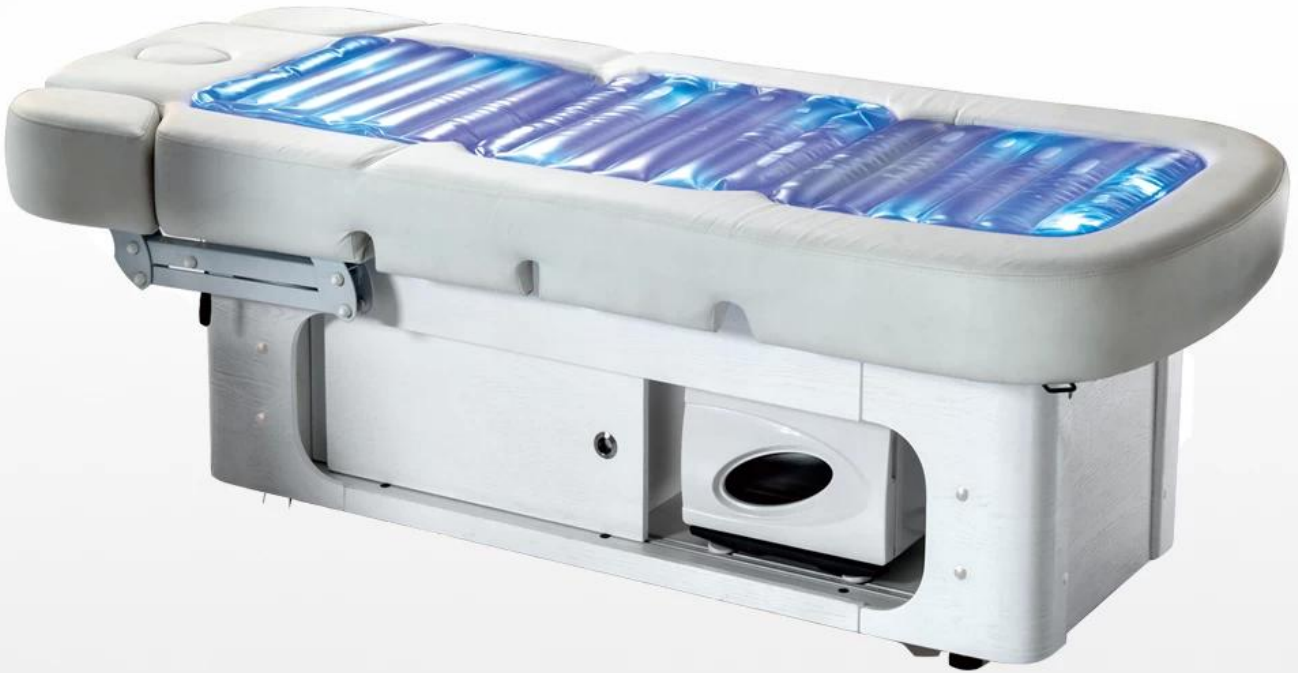

DOSHOWER

FOSHAN DOSHOWER SANITARY WARE CO., LTD.

Other
Furniture

Other Furniture

Product Prosses

1. Material

2. Material

3. Production machinery

4. The prototype

5. Assembly

6. Detection

7. Delivery

8. Packaging

PROFESSIONAL PACKAGING

STRONG PACKING, FAST TRANSPORTION

一 选择题

A. 某公司QC部门发现一批产品不合格，经调查发现是由于包装材料不合格造成的，应采取的措施是（ ）

B. 某公司QC部门发现一批产品不合格，经调查发现是由于包装材料不合格造成的，应采取的措施是（ ）

Company Information

Whether you're looking for Salon Pedicure equipment,Spa Pedicure Equipment,Day Spa Pedicure Equipment,Whirlpool Pedicure Spa Equipment,Pedicarts,Pedicure accessories,Pedicure Stools, Pedicure Chairs or Massage Chair,Foshan Doshower Sanitary Ware Co.,Ltd.is your Premier Source where you will find all that and much,much more!