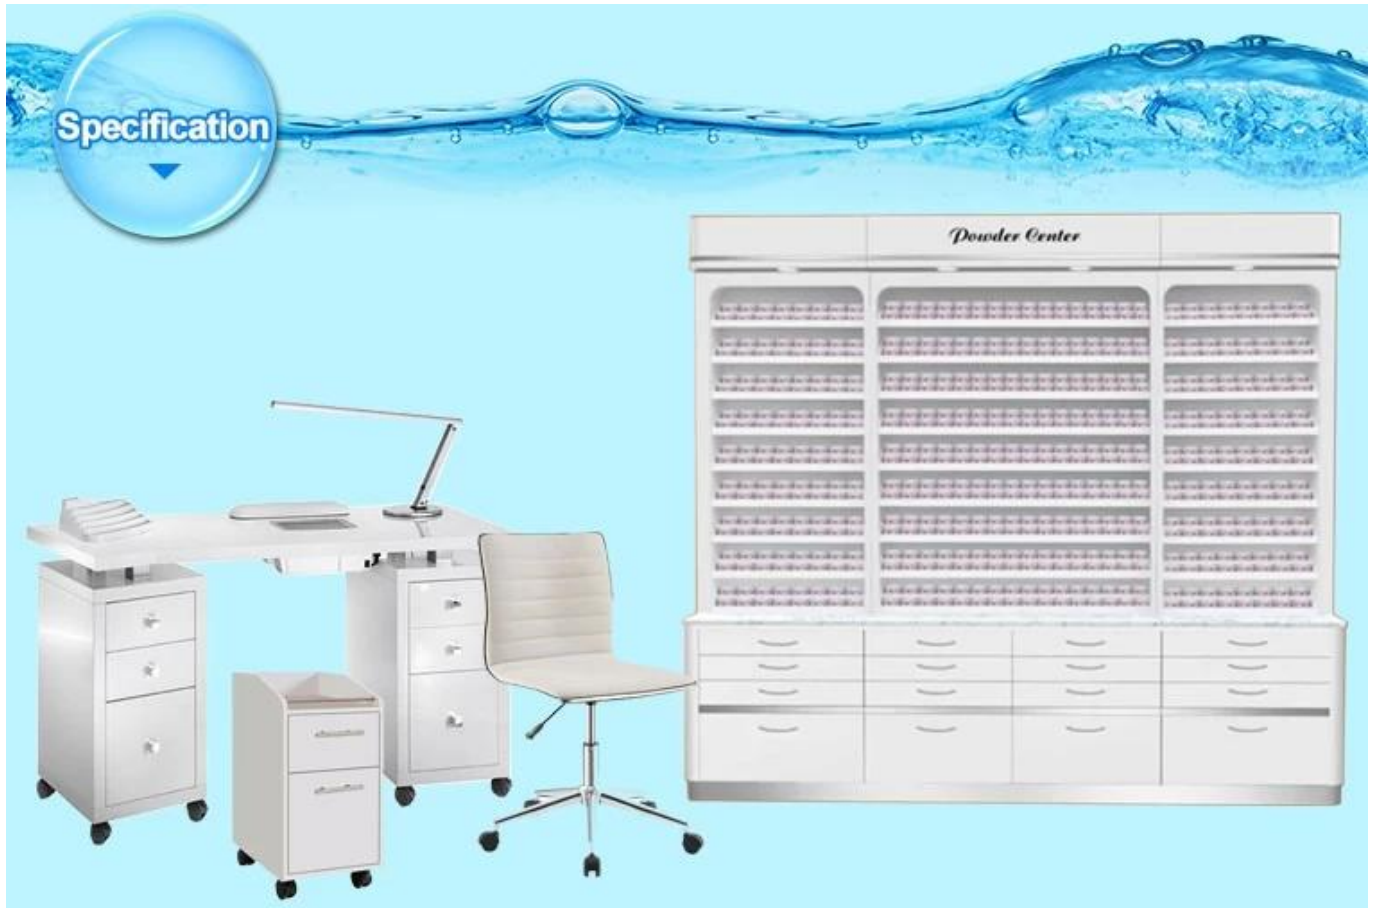

Specification