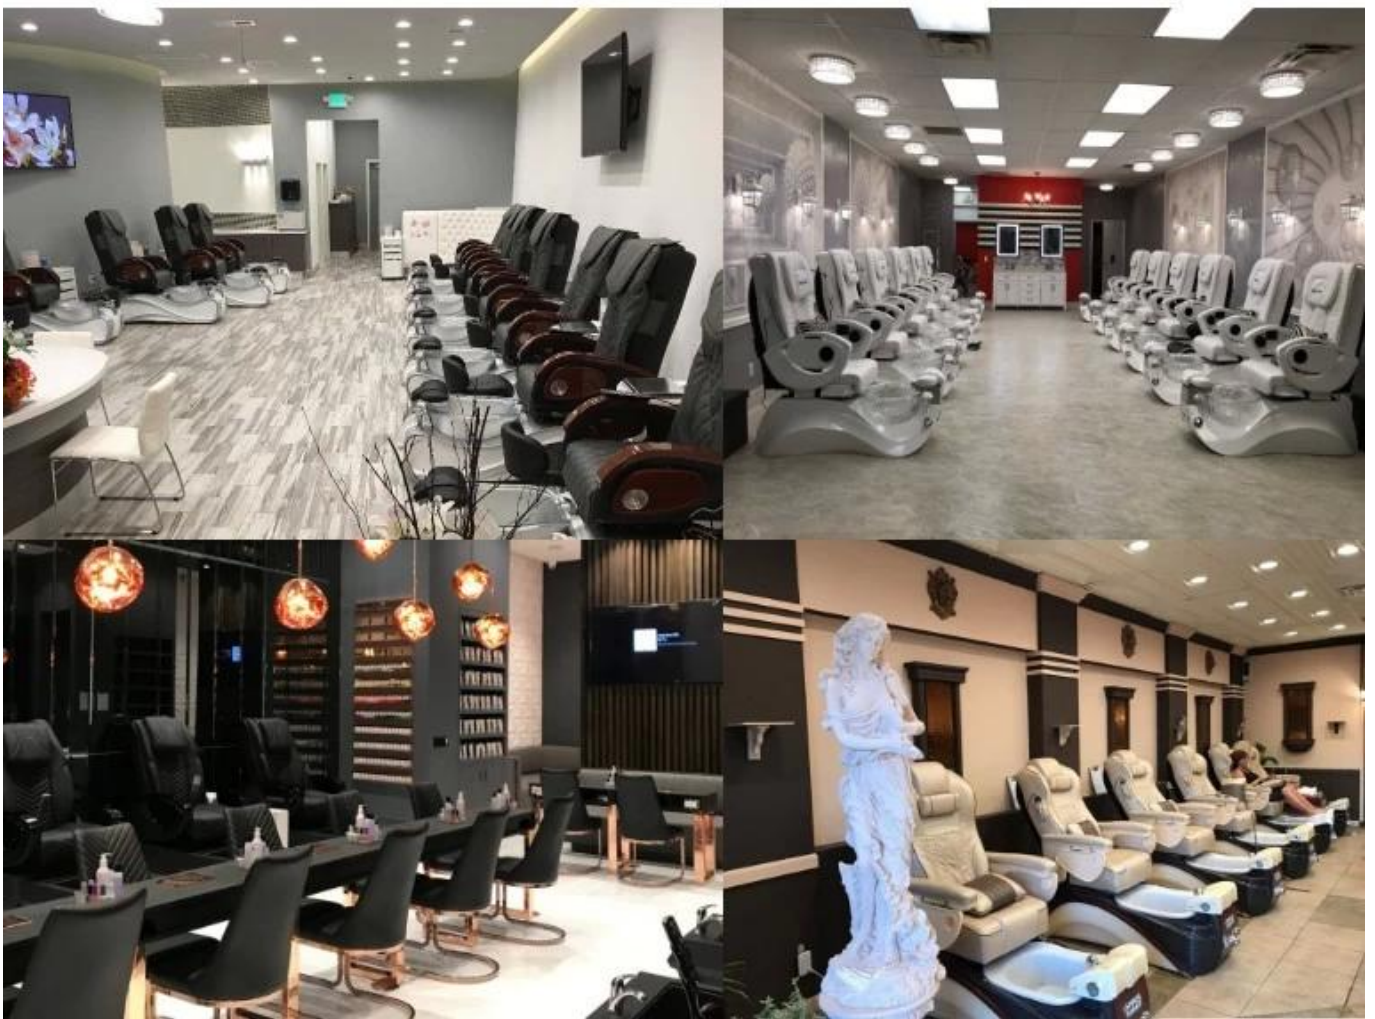

CUSTOMER FEEDBACK