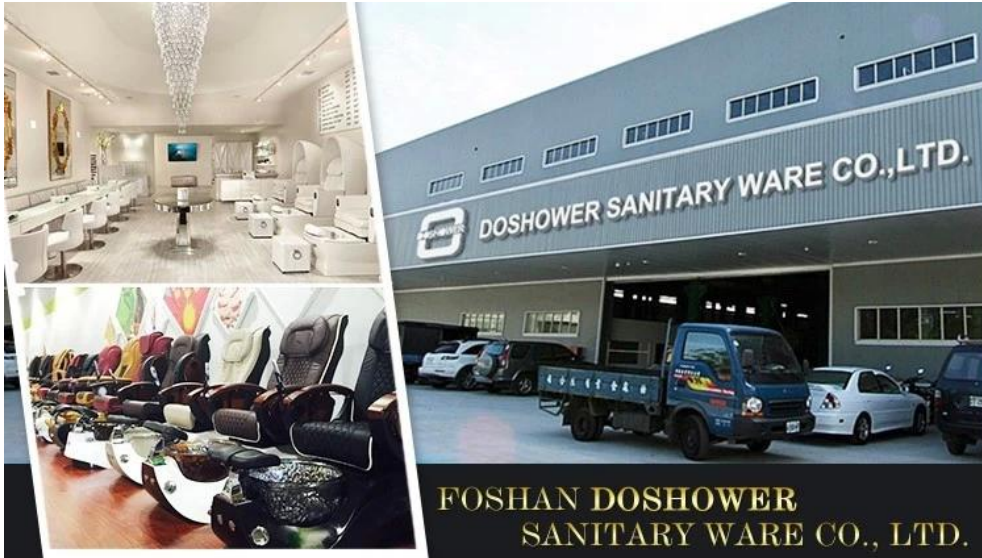

MANICURE TABLE MANUFACTURER