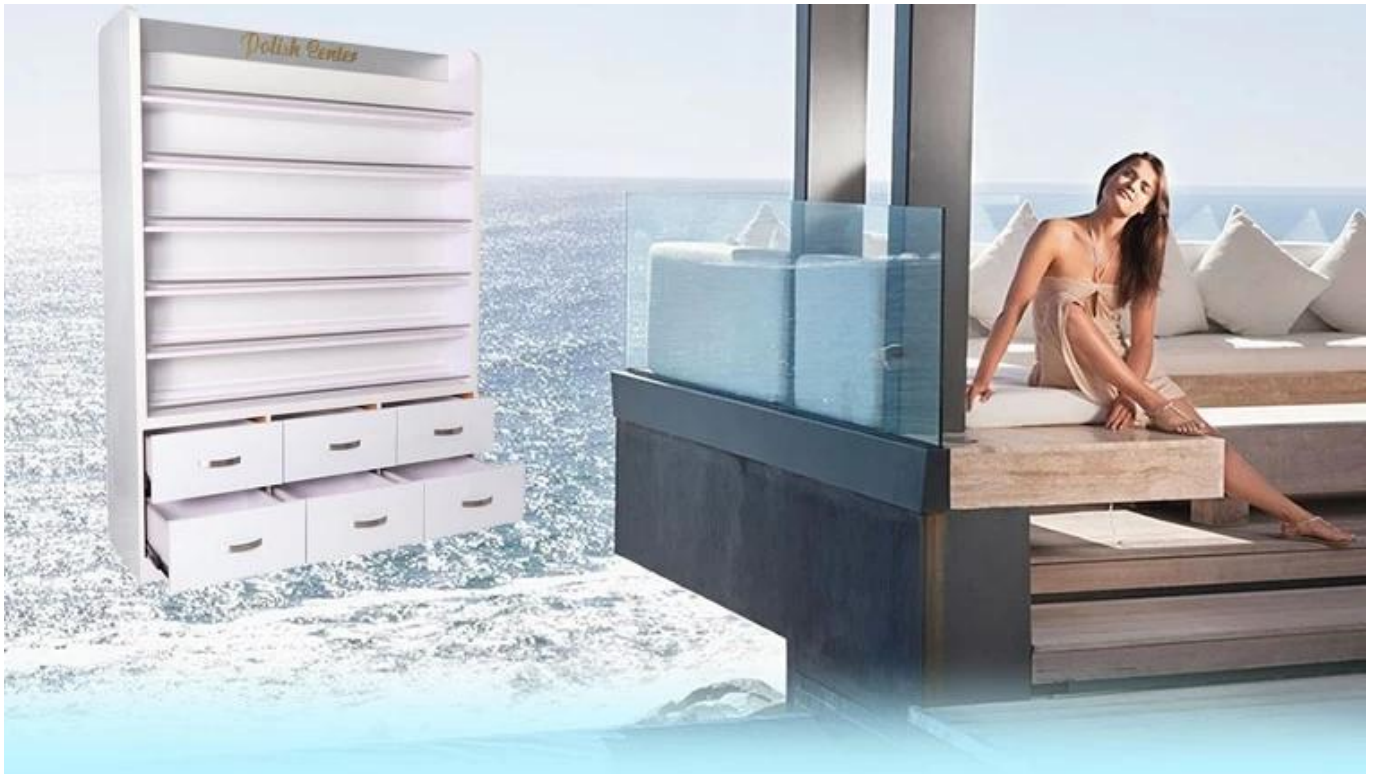

DS-P218

Table Header

|             |  |          |      |
|-------------|--|----------|------|
| Model       | DS-P309 / ...  | Material | ...  |
| Dimensions  | ...  | Weight   | ...  |
| Capacity    | 15-25  | Power    | exw. |
| Material    | ...  | Color    | ...  |
| Accessories | ...  | Warranty | ...  |
| Notes       | Doshower Polish & Powder Cabinet ... <a href="#">Doshower Manicure</a> ... |          |      |