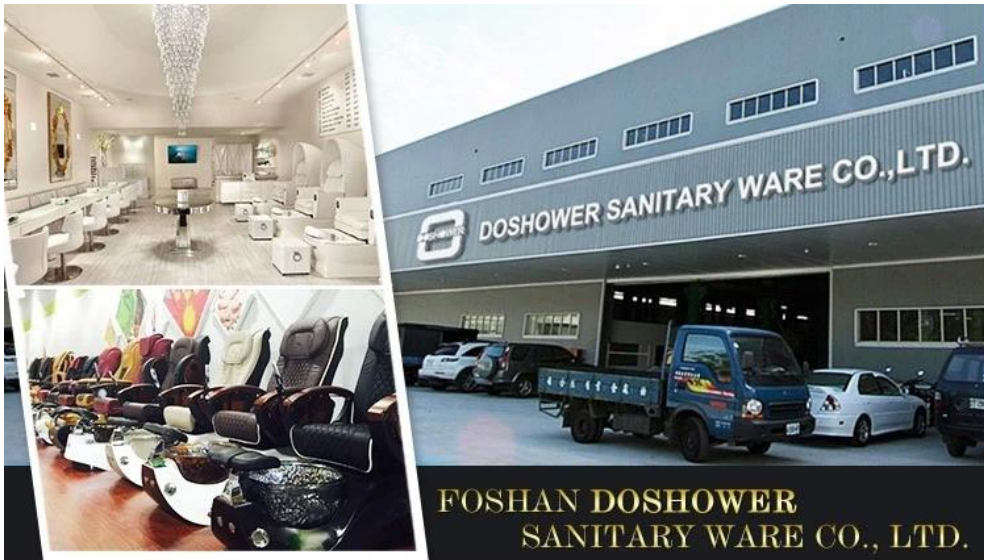

If you want to know more about products. Pls click

[VIEW MORE >](#)

ONZE FABRIEK

MANICURE TABLE MANUFACTURER

Whether you're looking for Salon Pedicure equipment, Spa Pedicure Equipment, Massage Bed, Massage Table, Facial Bed, Manicure Table, Pedicure Accessories, Pedicure Stools, Pedicure Chairs or Massage Chair, Foshan Doshower Sanitary Ware Co., Ltd. is your Premier Source where you will find all that and much, much more!