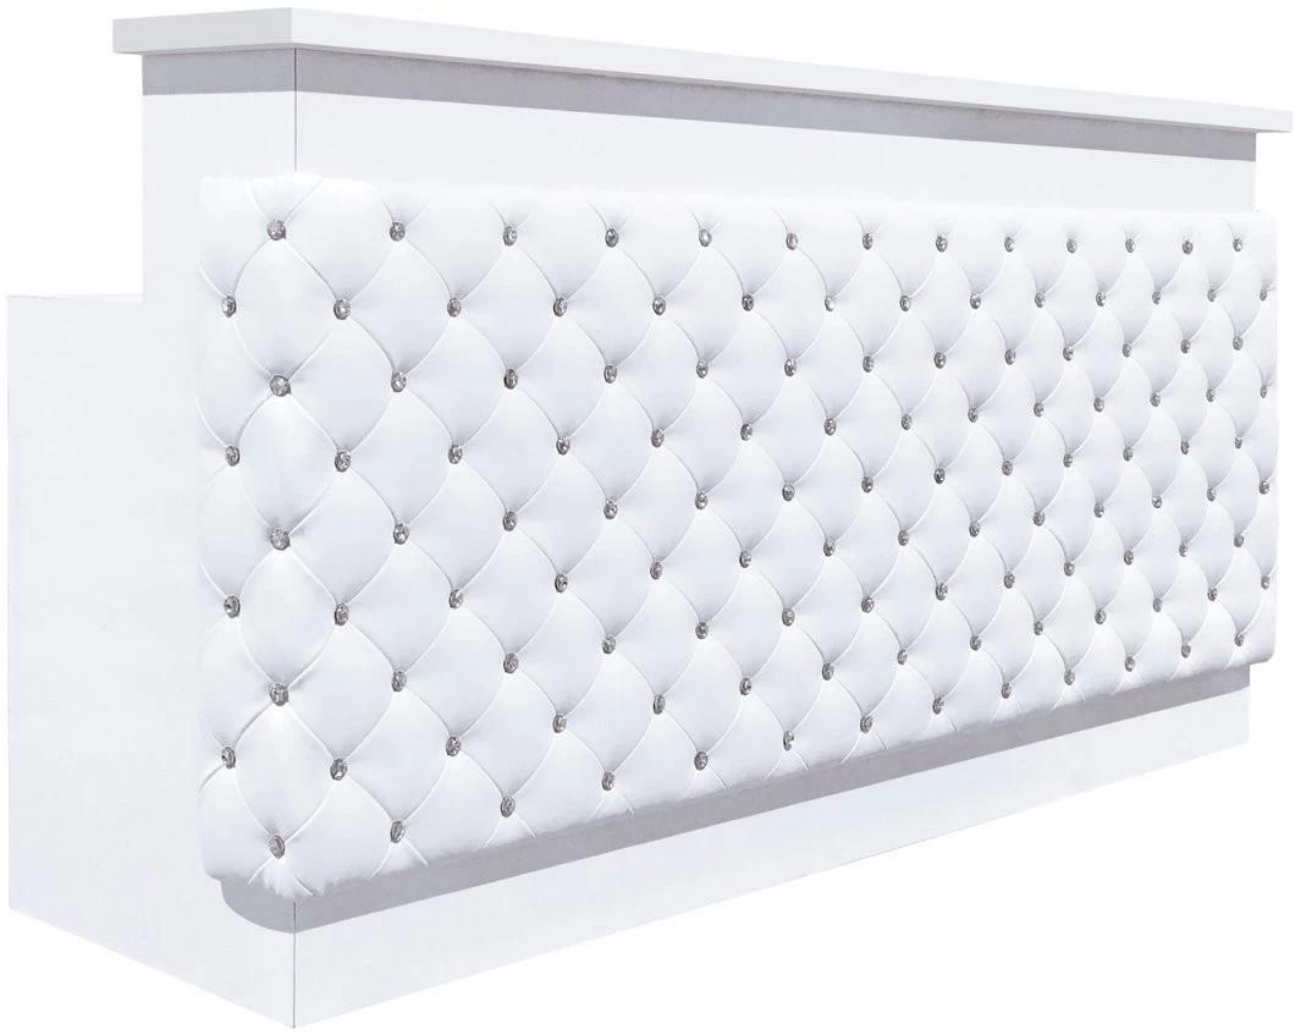

receptie schoonheidssalon lux tufted salon receptie groothandel china DS-RT203

Productweergave

Productweergave

[China moderne receptiebalies te koop](#)

Product Beschrijving:

Naam	receptie schoonheidssalon lux tufted salon receptie groothandel china DS-RT203					
Modelnr.	DS-RT203	Bureau materiaal	Hout	Receptie Functies		
Stijl	Receptiebalie	Castor	PVC wiel	Moderne stijl Grote werkruimte Custom Service is OK Verpakking: standaard omdoos		
Kleur	Wit / optioneel	Oppervlakteafwerking	Hoog glanzend			
Andere spa-meubelen	Pedicure stoel	Manicure tafel	Manicure tafel	Salon stoel	Kapper stoel	Massagetafel / bed

Productdetails

Material

1. Premium MDF

- #a. The lignin material decomposition to the fiberlevel, can greatly reduce the variation between the wood raw material, so the structure is uniform.
- #b. With moderate density, it has higher mechanical strength.
- #c. Sheet edges dense solid, could be processed into various shaped edge, and can be directly.