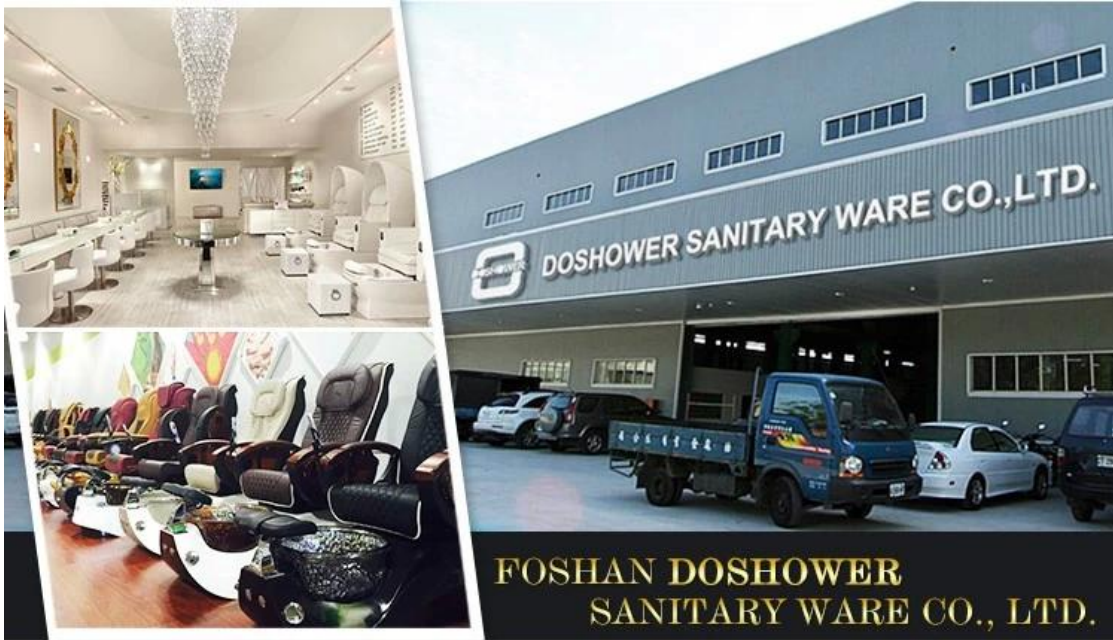

PROFESSIONAL FACTORY

Provide you with the finest Pedicure Spas & Pedicure equipment at the best prices worldwide.