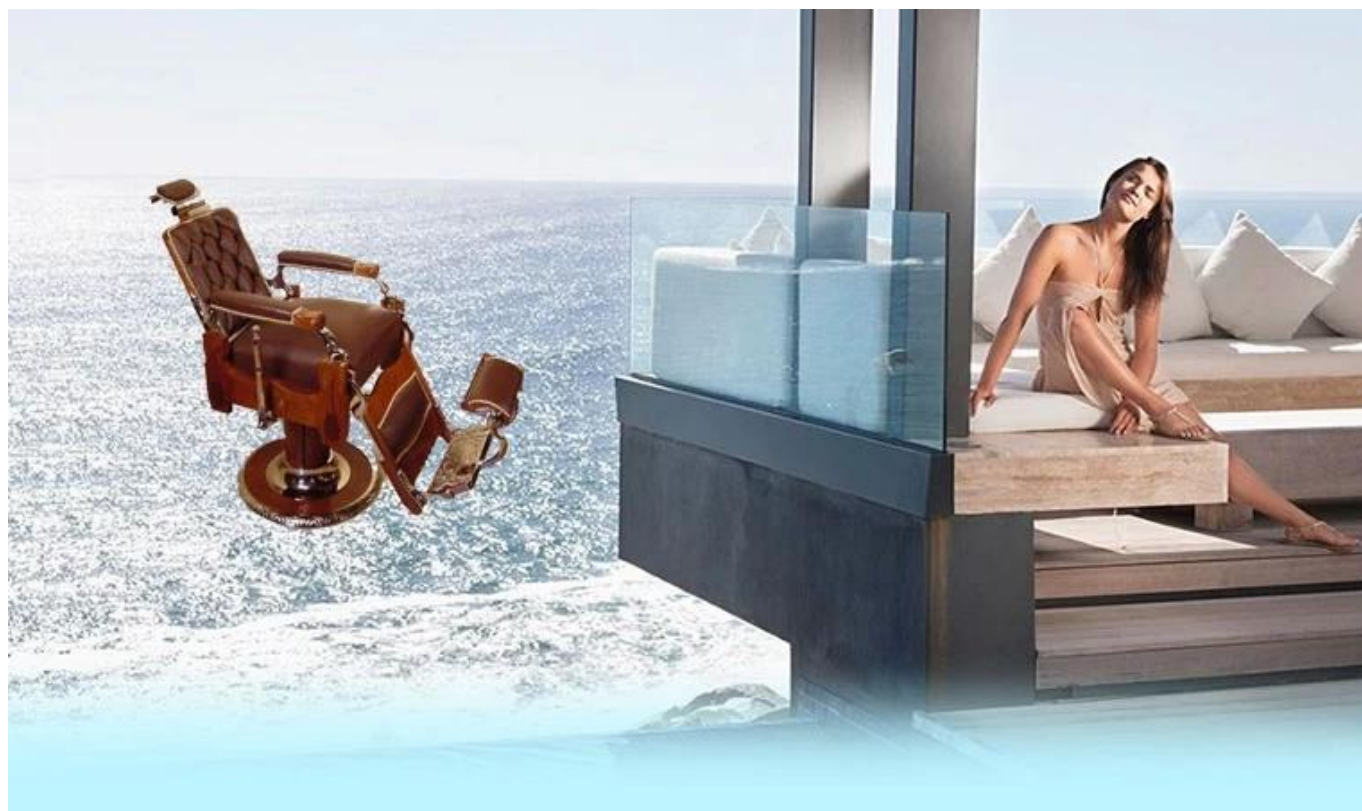

Barber Chair Hydraulic Pump with barber shop chairs for reclining barber chair DS-B59

Vin

tage Barber

Chair

Qui

ck Overview:

- Colors Available: Black, red, brown and black & white
- Adjustable headrest
- Higher weight capacity
- Highly padded comfortable seat
- Best for personal use