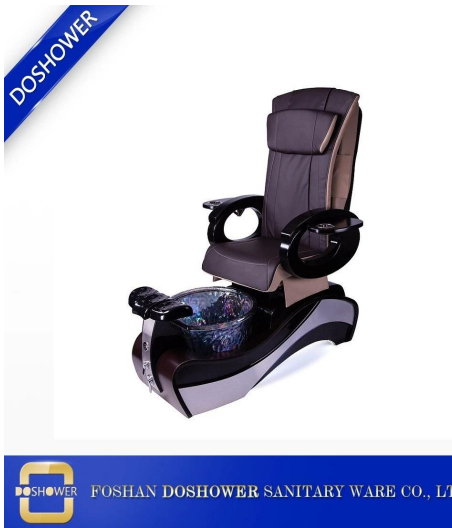

Salon Furniture