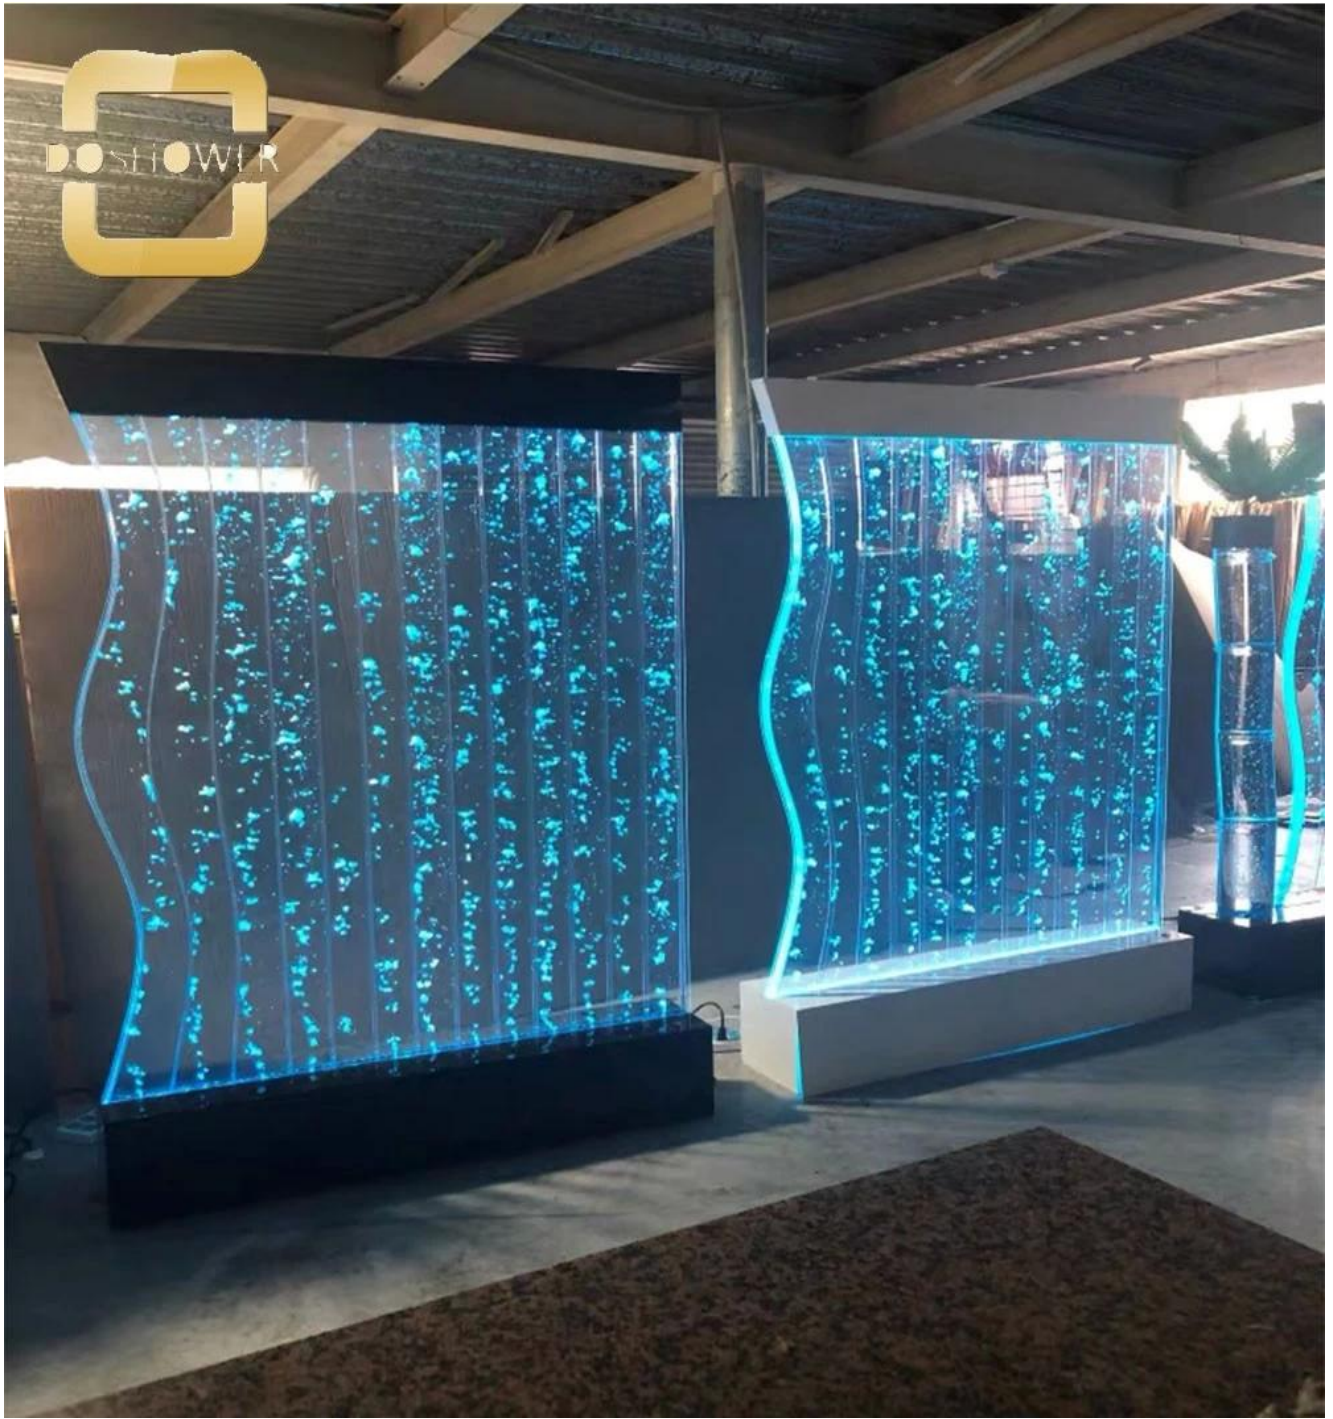

China glass waterfall partition manufacturer with water bubble wall partition for water screen fountain DS-C1646

Product display

[Nail Polish Rack Wall Mounted Display Organizer](#)

Features:	<p>Wall mounted rack for Nail Salons and Beauty Salons Gloss White Finish Elegant and useful wall mount nail polish rack in nail salon equipment and supplies Organize Nail Polish for easy job Easy to clean Wall mount nail polish rack, polish rack, salon nail polish rack</p>
-----------	---

Nail Salon Furniture

Internal Structure

COLOR OPTIONS

Leather Color

Chestnut

Taupe

Lvoy

Jet Black

Bowl Color

Red

Pink

Brown

Black

Base Color

Seashell/ Red (Base)

Seashell/ Gainsboro (Base)