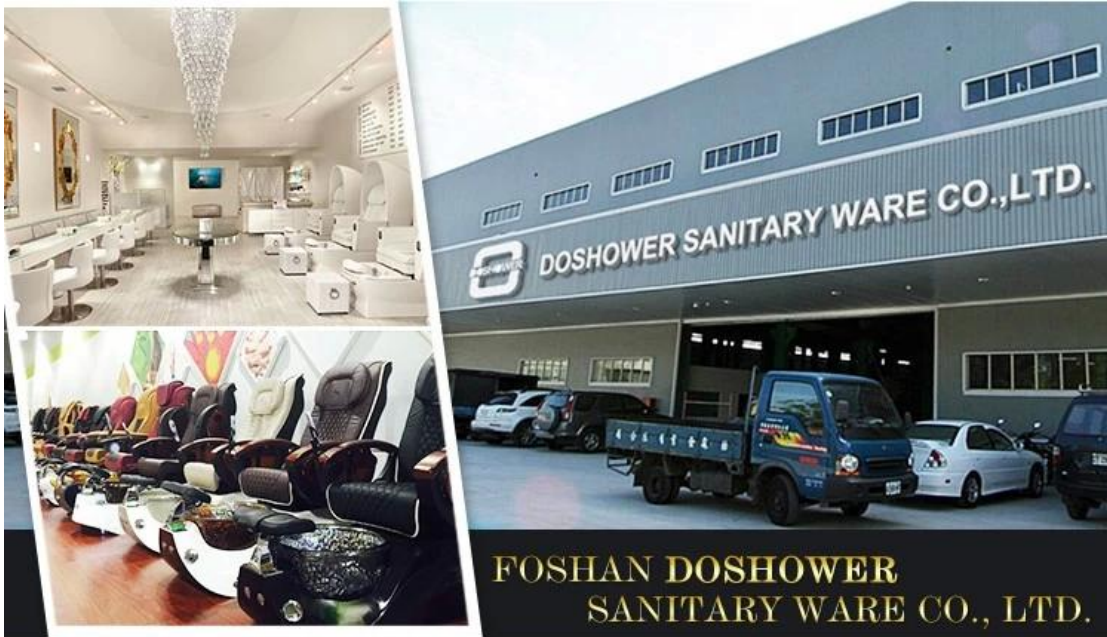

PROFESSIONAL FACTORY

Provide you with the finest Pedicure Spas & Pedicure equipment at the best prices worldwide.