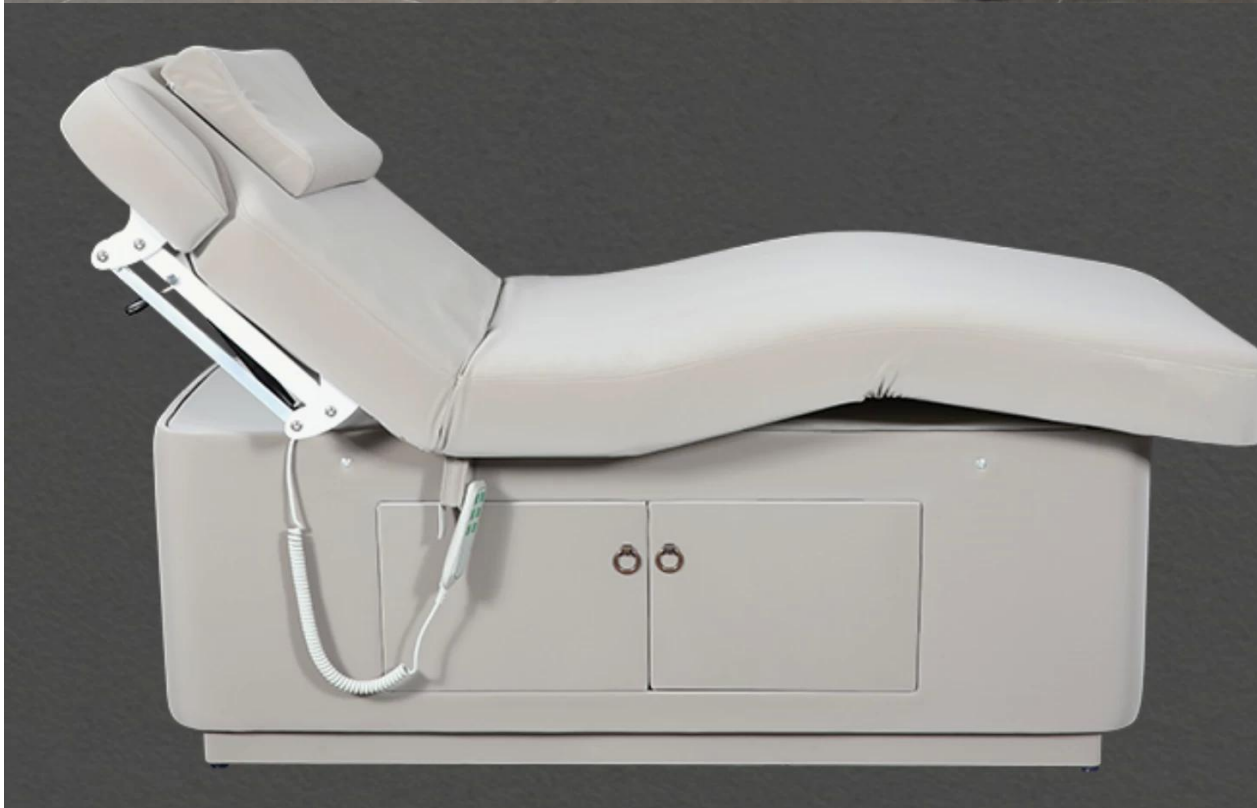

Feature:

1. Leisure style with ergonomic design.
2. High quality material with beauty appearance.