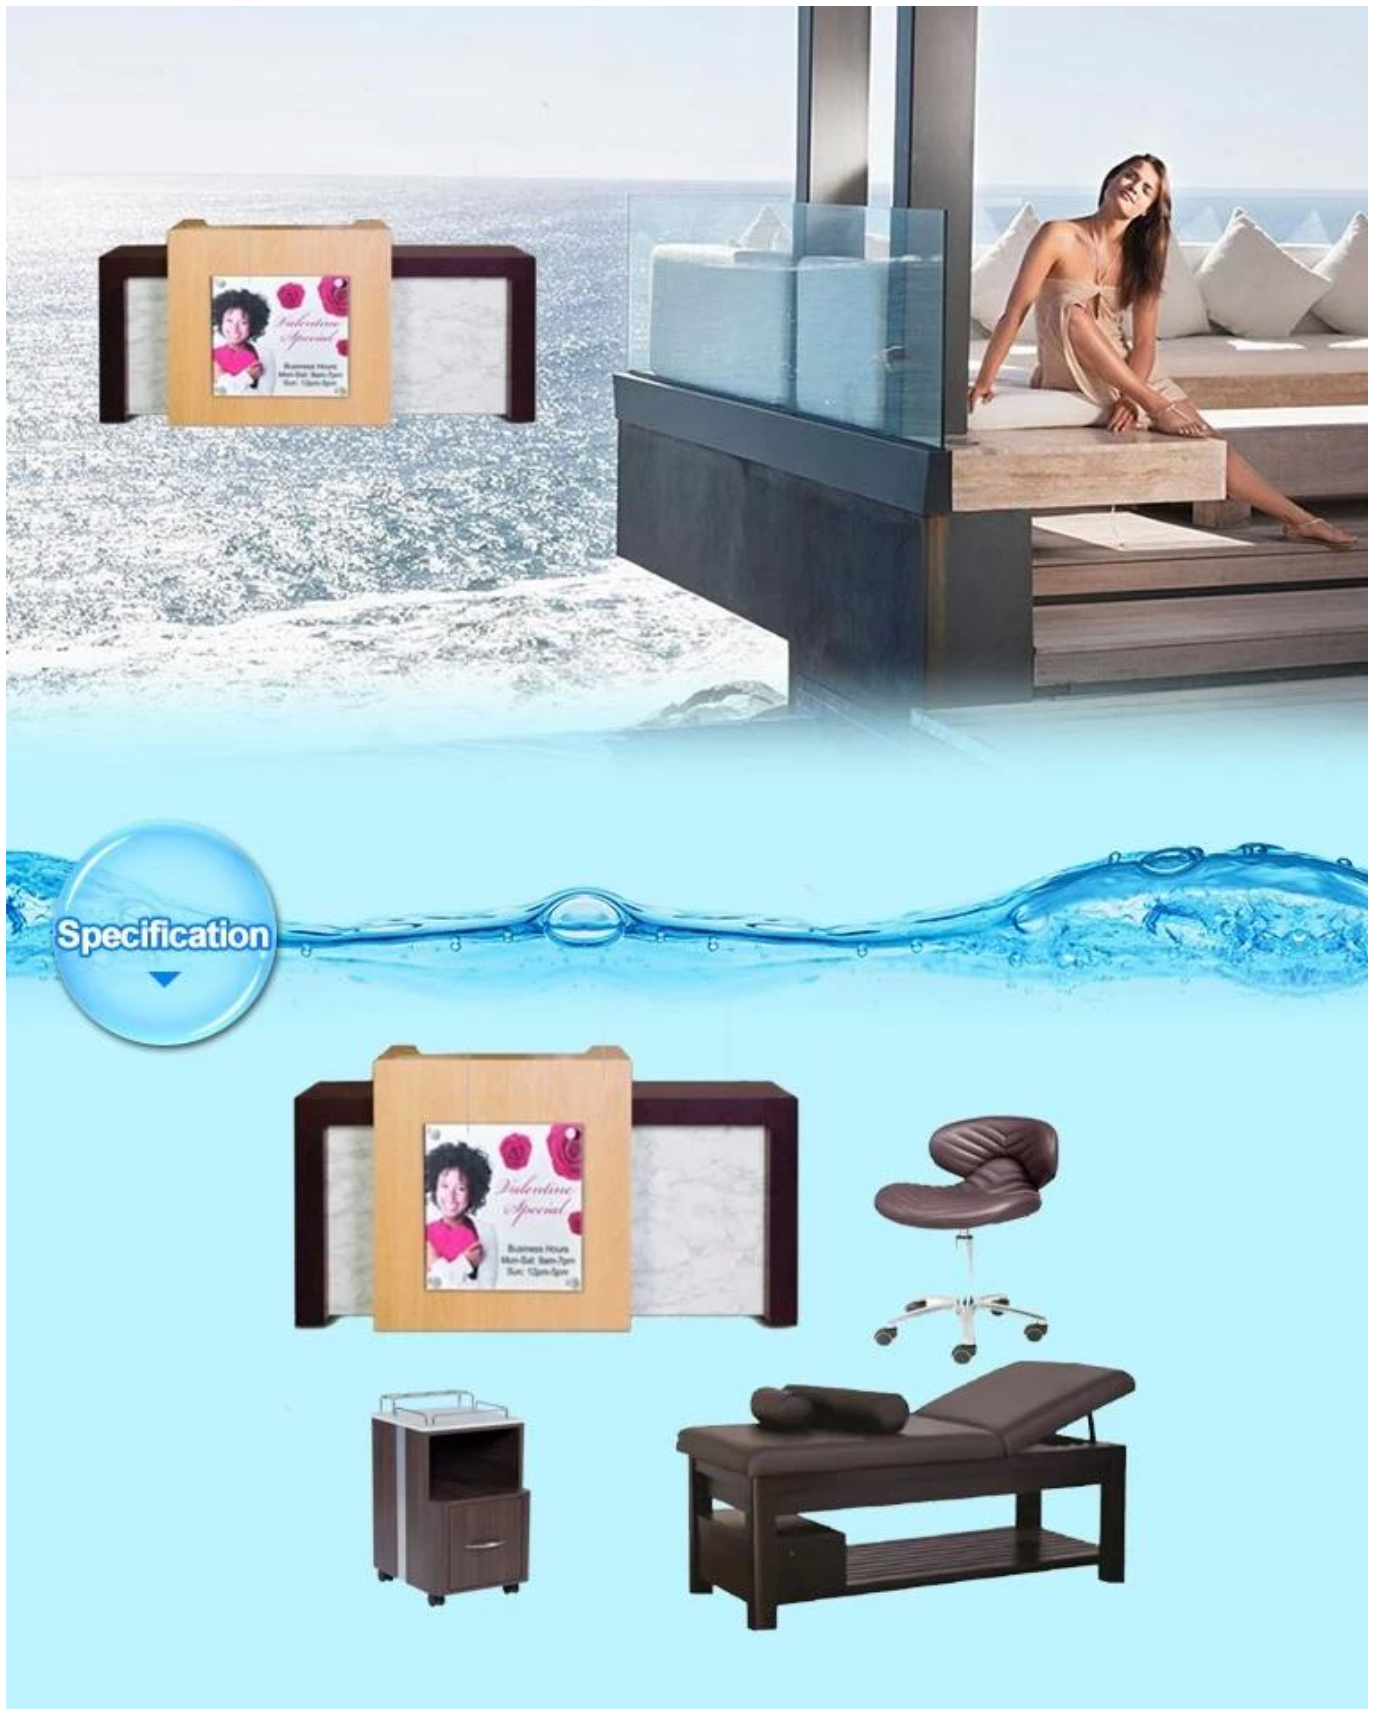

Hotel reception desk with salon reception desk reception desk desk DS-R60

Product show

ProductDescription:

Article	Reception / Desk / Reception
size	Standard size
Color	As a model

Features	<p>1.The reception desk is practical and elegant with a contemporary design, padded front and ample storage space.</p> <p>2. The desk has lockable drawers</p> <p>3.The reception desk offers plenty of storage space and ample counter space.</p>
Benefit	<p>1. Modern looking design.</p> <p>2. The disassembly design, the simple assembly</p> <p>3. assembly line production, exquisite workmanship workmanship.</p> <p>4. short delivery times.</p> <p>5. The product renews faster.</p> <p>6. Easy to assemble and maintain.</p> <p>7. Reliable and high quality QC staff, strict quality control throughout the process.</p> <p>8. Flexible custom capability and faster response.</p> <p>9. Excellent after-sales service.</p>
Packaging	<p>1.Knock-down packing; Standard carton exported outside; internal form in PE; EPE cotton</p> <p>2. All production is carefully checked by quality control before delivery.</p>
Trade term	EXW
Payment	T / T with 50% deposit before production, 50% balance before delivery.

Reception connected

◀ 前台系列 PECEPTION SERIES

BG-002
1800W×850D×1050H

Other lounge area Furniture

OUR FACTORY

FAQ

D: What is it your MOQ?

A: A champion order is Wholesale order is acceptable.