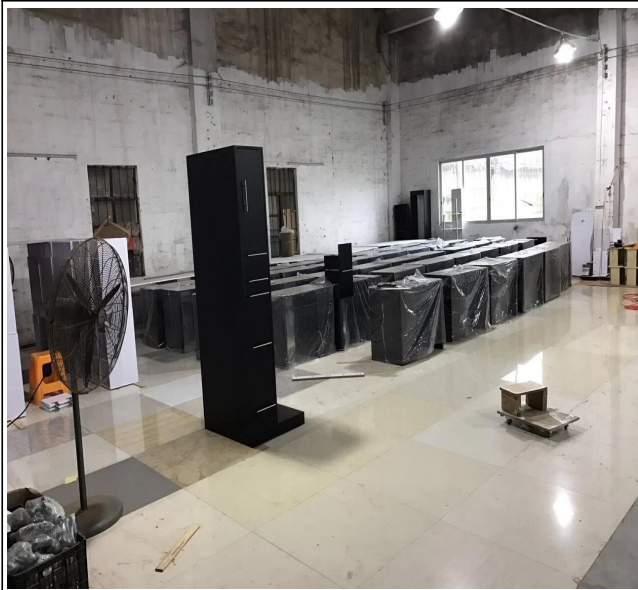

FOSHAN DOSHOWER SANITARY WARE CO., LTD.

DOSHOWER

FOSHAN DOSHOWER SANITARY WARE CO., LTD.

NAIL TABLE
BARBER CHAIR

MASSAGE BED

Factory Pictures

Welcome to Doshower Sanitary Ware Co.,Ltd

We are professional supply salon furniture and spa equipment.main product including [manicure pedicure chair](#)pedicure spa chair,barber chair,[nail table factory](#),manicure table,massage bed,reception desk,salon trolley,waitting couch and other salon supply.