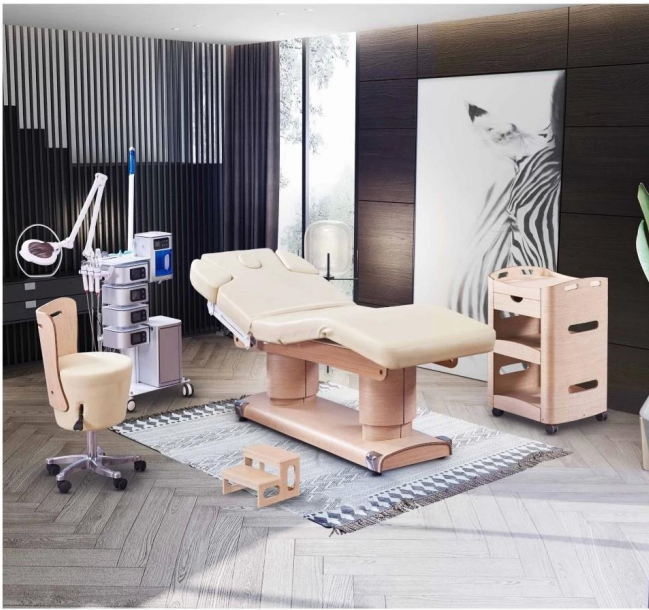

massage salon furniture with electric massage bed of facial bed massage bed  
sale cheap DS-M14

[Product Details](#)

DOSHOWER

FOSHAN DOSHOWER SANITARY WARE CO., LTD.

▲ 108 KG  
4 motors

**PRODUCT DECIPTION** [wholesale beauty massage bed](#)