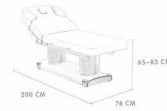

massage salon furniture with electric massage bed of facial bed massage bed  
sale cheap DS-M14

[Product Details](#)

DOSHOWER

FOSHAN DOSHOWER SANITARY WARE CO., LTD.

▲ 108 KG  
4 motors

**PRODUCT DECIPTION** [wholesale beauty massage bed](#)

Material	Product Size	Packing Size	Net Weight
PU leather	1985(L)*740(W)*670-870(H)±10mm	2040*810*720mm	104 kg