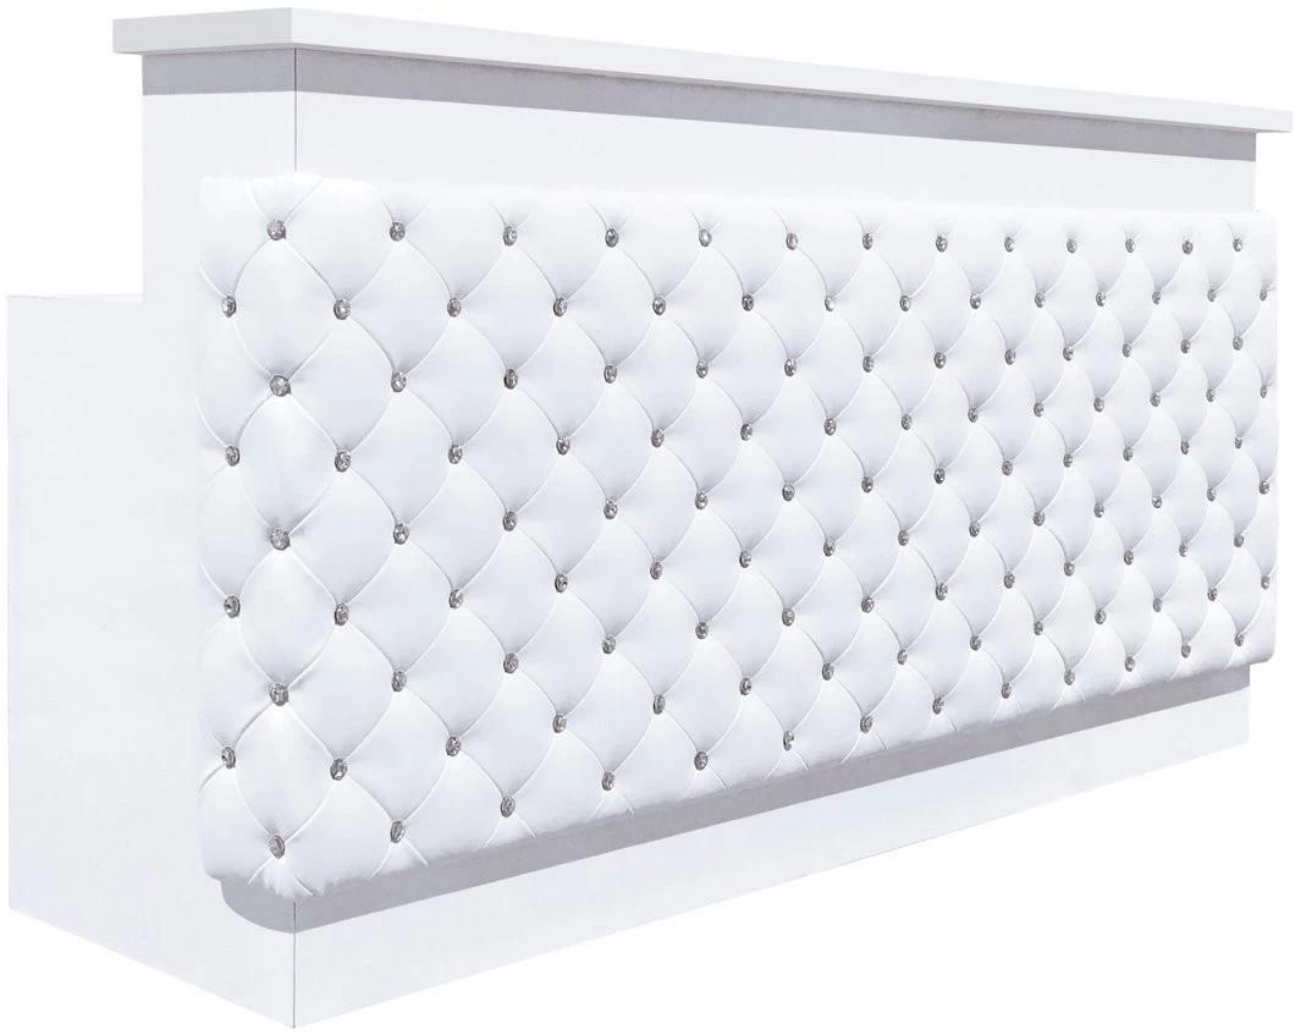

reception desk beauty salon lux tufted salon reception desk wholesale china DS-RT203

Product Display

Product Display

[china modern reception desks for sale](#)

Product Description:

Name	reception desk beauty salon lux tufted salon reception desk wholesale china DS-RT203					
Model No.	DS-RT203	Desk Material	Wood	Reception Desk Features		
Style	Reception Desk	Castor	PVC castor	Modern Style Large working space Custom Service is OK Packing:Standard export carton		
Color	White/Optional	Surface Finishing	High Glossy			
Other Spa Furniture	Pedicure Chair	Manicure Table	Manicure Table	Salon Chair	Barber Chair	Massage Table/Bed

Product Details

Material

1. Premium MDF

- #a. The lignin material decomposition to the fiberlevel, can greatly reduce the variation between the wood raw material, so the structure is uniform.
- #b. With moderate density, it has higher mechanical strength.
- #c. Sheet edges dense solid, could be processed into various shaped edge, and can be directly.

2. Quality hardware fittings

3. Various color options

[Connected Reception Desk beauty salon furniture reception desk manufacture factory china](#)

BG-002
1800W×850D×1050H

Other Salon Furniture

DOSHOWER

FOSHAN DOSHOWER SANITARY WARE CO., LTD.