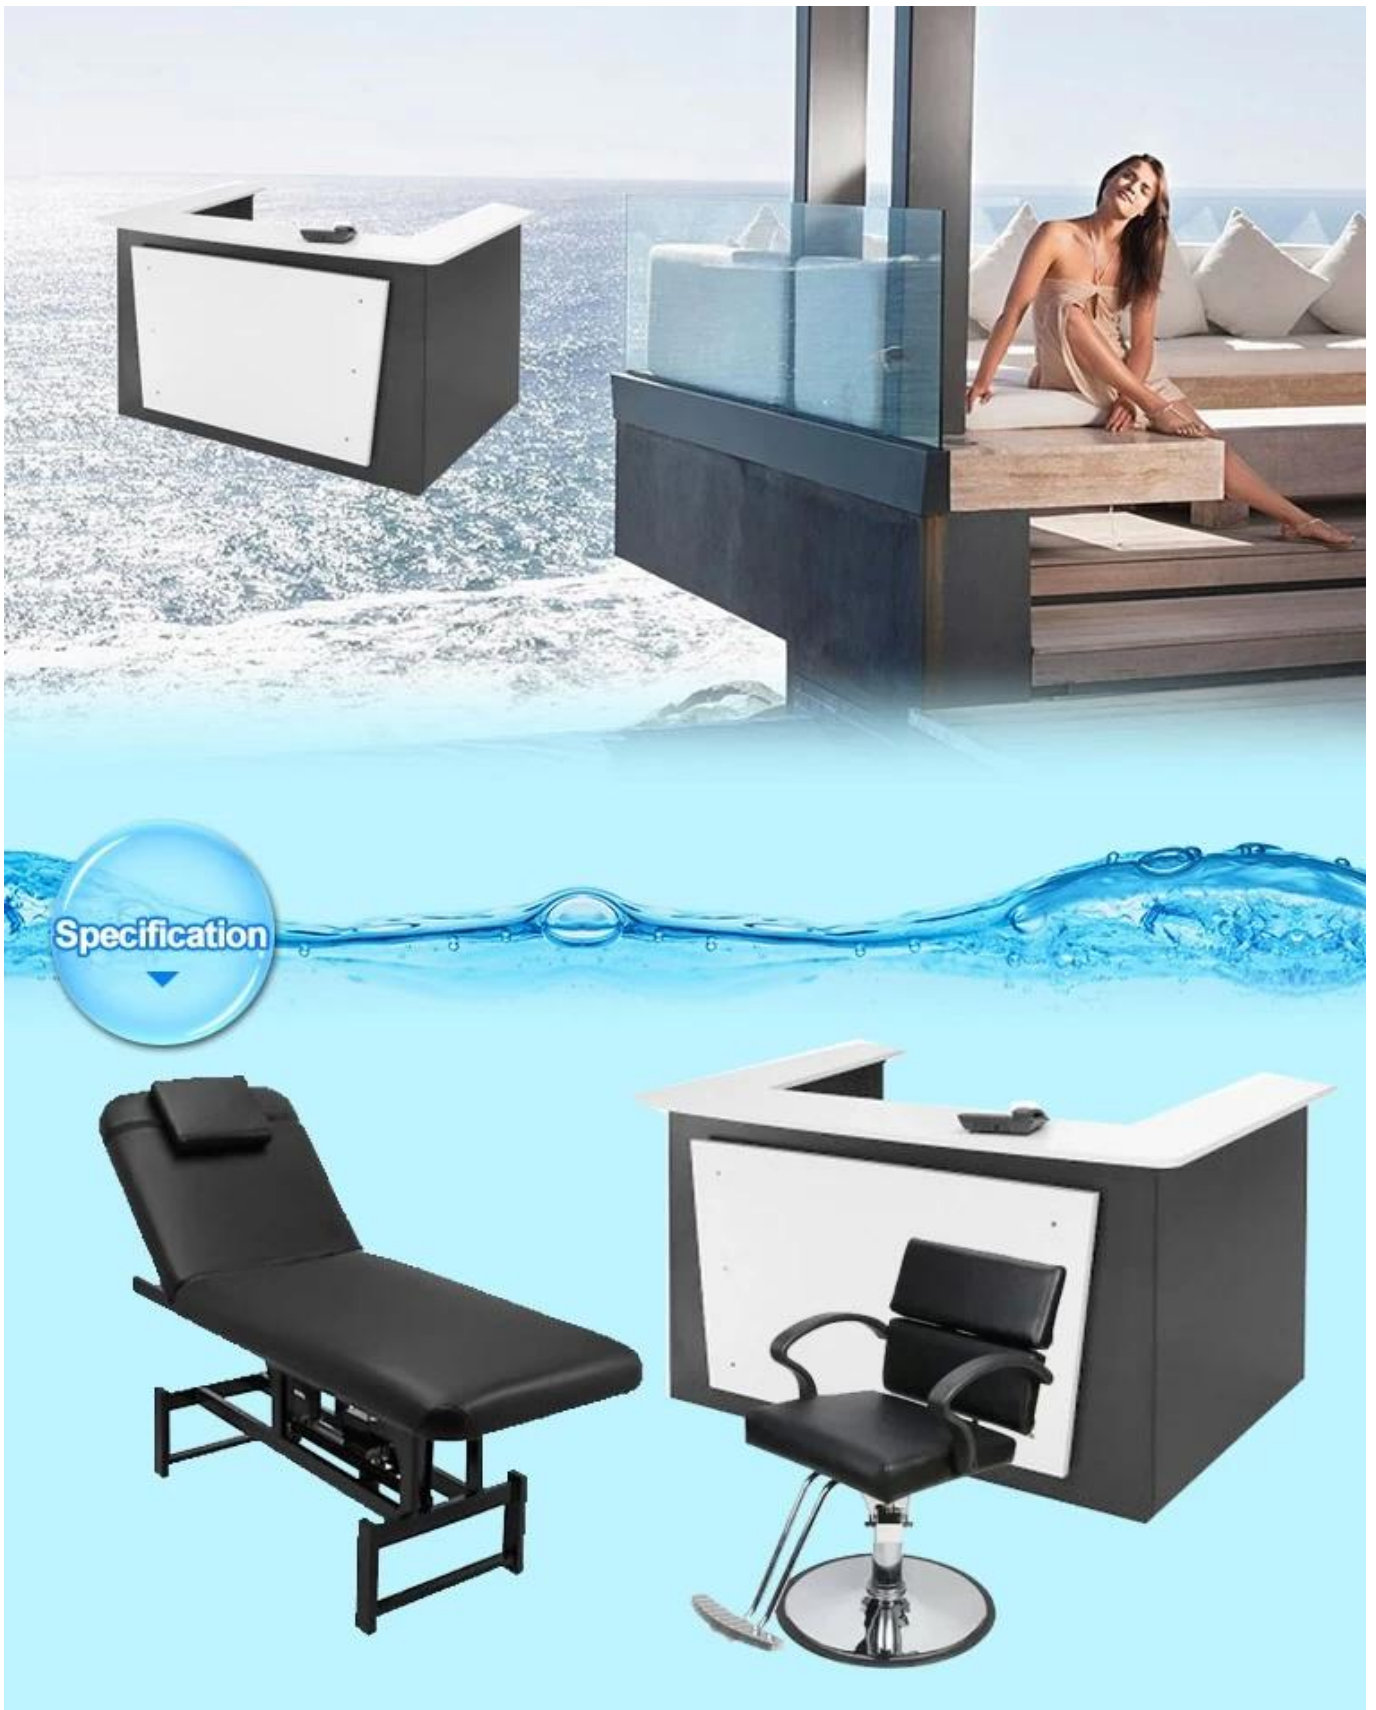

salon reception desk with beauty salon reception desks for reception desk modern DS-R11

Product Description:

Article	Reception / Desk / Reception
dimensions	60 "x 22" x 42 "
Color	As a model

Benefit	<ol style="list-style-type: none"> 1. Modern appearance design. 2. The disassembly design, the simple assembly 3. assembly line production, exquisite craftsmanship invoice. 4. short delivery time. 5. The product is renewed faster. 6. Easy to assemble and maintain. 7. High quality and reliable quality control staff, strict quality control throughout the process. 8. Flexible custom capability and faster response. 9. Top after-sales service.
Material	<ol style="list-style-type: none"> 1. Solid dried bulk wood, imported from Germany. 2. MDF: high density MDF E1. 3. 8 °C dry solid wood 4. Melamine / veneer: 0.6 mm thick wood veneer. 5. Lacquer: ecological lacquer 6. Foam and sponge: foam meet CA117 or BS5852 standard fire, high density 30-50 degrees 7. Padding: comfortable fabric / ox leather / synthetic leather / PU 8. "Taiho" lacquer.
MOQ	1pcs
Packaging	<ol style="list-style-type: none"> 1. Knock-down packing; Exported standard box outside; internal PE shape; EPE cotton 2. If there are glass, the wooden frame will be packed on the outside. 3. All production is carefully inspected by quality control before delivery.
Trade term	EXW
Payment	T / T with 50% deposit before production, 50% balance before delivery.

Connected reception

Other lounge area Furniture

Why choose us?

1. Expert and professional manufacturer of salon and beauty furniture (10 years)
2. Strict quality control, quality certificate available. (See below performance tests)
3. Sufficient warehouse, timely shipment. Drop shipping available
4. OEM / ODM available
5. Pre-sale service and after-sales assistance 24 hours a day
6. Good partner in USA, France, Australia to manage shipping and after-sales service.