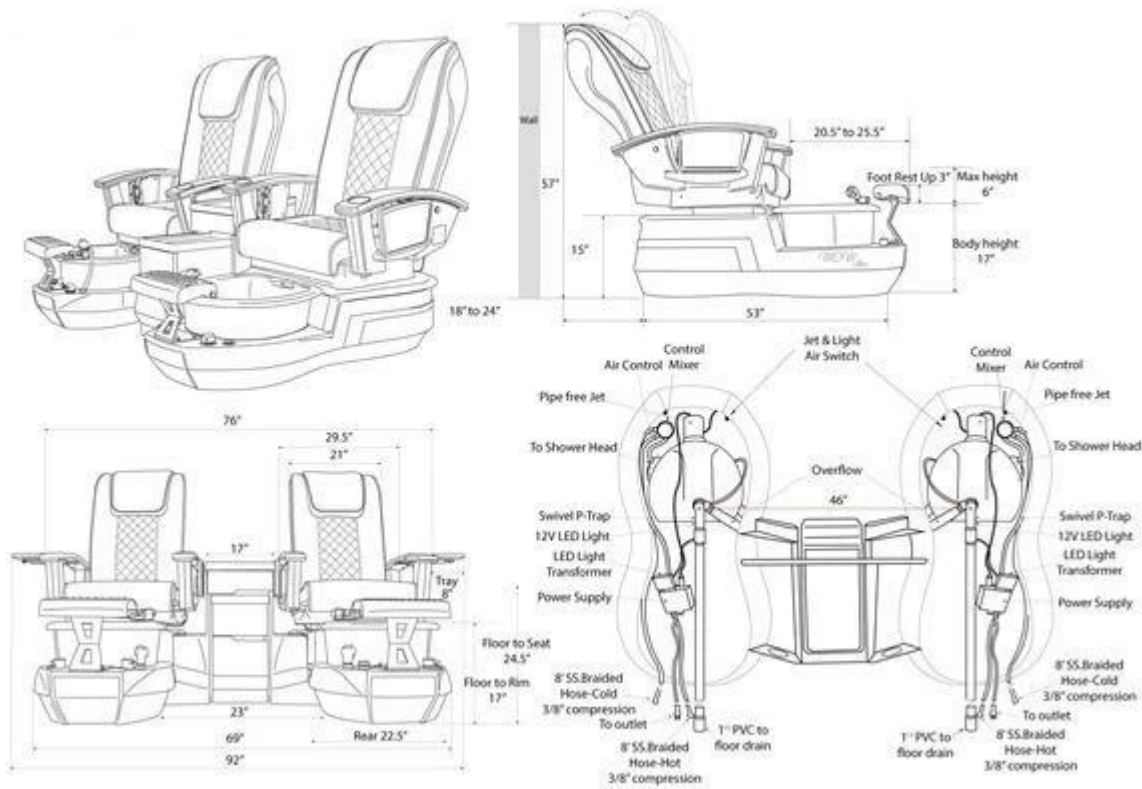

## Best price double pedicure chair new nail spa salon chairs of pedicure station

### | Product Details

DETAILS		TRADE TERMS			
product size	133X75X144cm	container	20GP	40GP	40HQ
packing size	chair:105x80x53cm base:142x74x52cm	loading QTY			
weight	101kg	lead time	30days	35days	40days
color	optional	price	EXW		
materials	pvc,fire resistant cotton,iron,plastic	payment time	pay 50% deposit,50% balance before shipment		
adjustable	footrest,backrest,armrest,height,pillow	remark	less than 10pcs/item,we will add 10%-50% on the original price		
optional	Whirlpool Jet   Magnet Jet	Auto Fill	Stool	Real Leather	Disposable Spa Liner

#### FEATURES

- 1.Use for Beauty salons
- 2.PVC
- 3.CE,ROHS,FCC,SGS Approval

- ◆ pedicure chair offers ultra soft PU leather,removable pillow ,back cushion and seat .Roller massage on your neck and waist.
- ◆A rising cherry wood armrest for ease getting in and out of chair.
- ◆There is an automatic seat adjustment to move client forward back.So you can reach those feet comfortably .
- ◆The sleek handcrafted acrylic base (two level).
- ◆The pipeless whirlpool system adds an elegant design twist to really make your salon stand out from the rest.
- ◆The pullout sprayer allows for therapeutic water benefits for client feet and provides fast and effective cleaning between appointments .
- ◆Adjustable PU footrest.Multi color led water lighting .