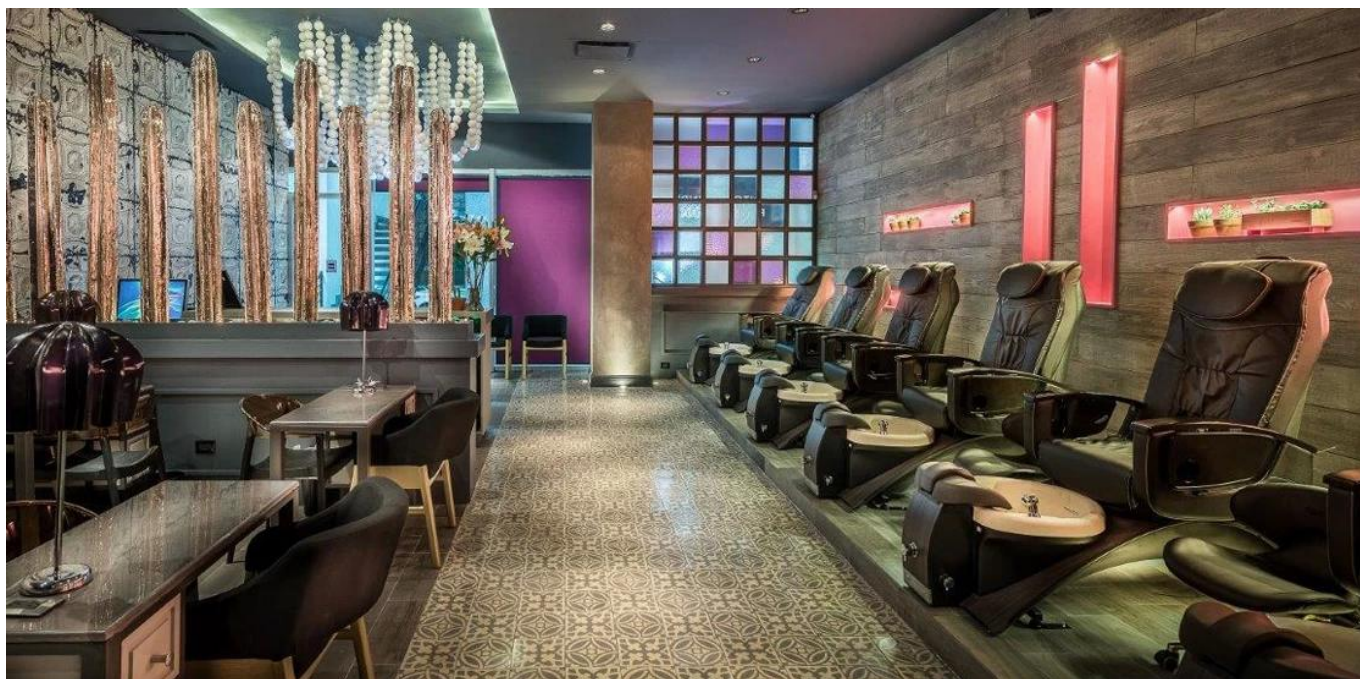

Related Product