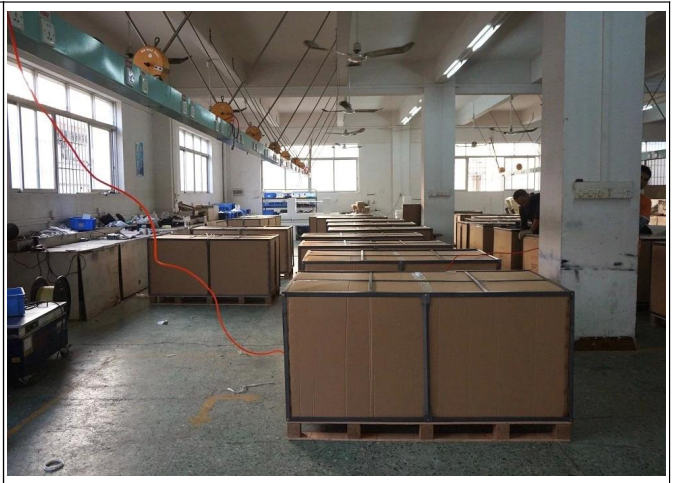

beauty salon trolley with salon trolley cart for salon rolling trolley cart DS-T29

Product detail	
Name	beauty salon trolley with salon trolley cart for salon rolling trolley cart DS-T29
Dimensions(cm)	standard spa trolley cart wholesale china
Features	Colors: Walnut brown wood with smoked glass top or white wood with frosted glass top Clean and modern design Four wheeled for stability Top shelf Two convenient storage drawers Hot towel cabinet space Matching glass top nail tables also available
Color	Custom
Material	wood, metal,MDF
pedicure trolley salon furniture	

Salon Trolley Desgin

HOT SALE DESIGN

[Pedicure Chair](#)

[Technician Chair](#)

[Reception Desk](#)

NAIL TABLE

MASSAGE BED
BARBER CHAIR

Factory Pictures