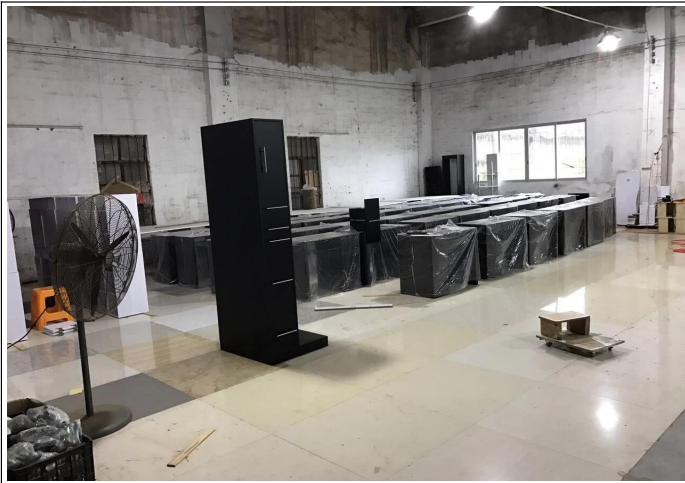

beauty salon trolley with salon trolley cart for salon rolling trolley cart DS-T29

Product detail	
Name	beauty salon trolley with salon trolley cart for salon rolling trolley cart DS-T29
Dimensions(cm)	standard spa trolley cart wholesale china
Features	Colors: Walnut brown wood with smoked glass top or white wood with frosted glass top Clean and modern design Four wheeled for stability Top shelf Two convenient storage drawers Hot towel cabinet space Matching glass top nail tables also available
Color	Custom
Material	wood, metal,MDF
pedicure trolley salon furniture	

Salon Trolley Desgin

HOT SALE DESIGN

[Pedicure Chair](#)

[Technician Chair](#)

[Reception Desk](#)

NAIL TABLE

MASSAGE BED
BARBER CHAIR

Factory Pictures

Welcome to Doshower Sanitary Ware Co.,Ltd

We are professional supply salon furniture and spa equipment.main product including [manicure pedicure chair](#)pedicure spa chair,barber chair,[nail table factory](#),manicure table,massage bed,reception desk,salon trolley,waitting couch and other salon supply.