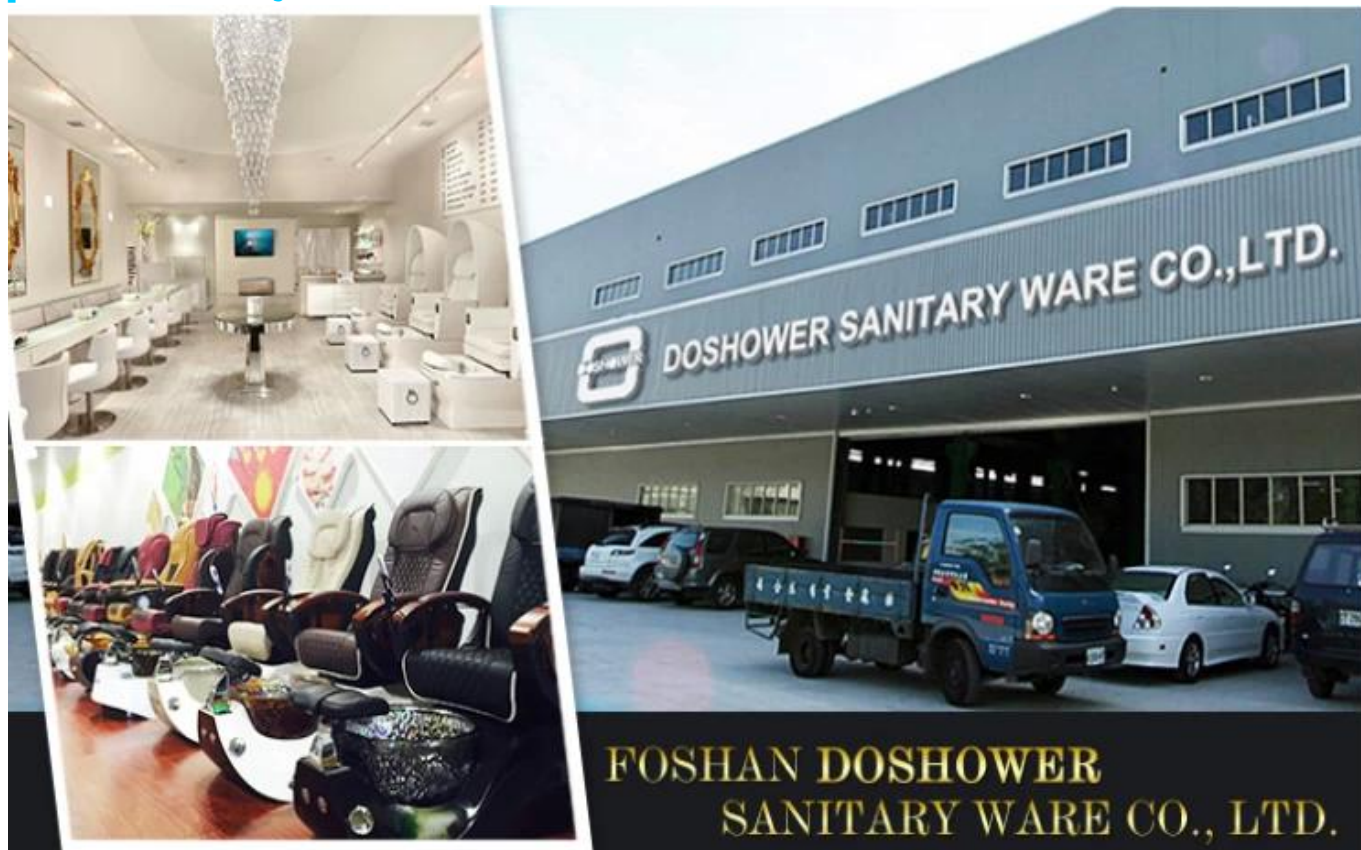

*Vibration massage: Two motor built-in on seat cushion and three speedy adjustments: Gentle, Strong and Automatic.

*Adjusting the distance: When using the rolling and tapping functions, You can adjust the massage wheels distance to wide, Medium and narrow.

*Massage wheels movement adjustment: You can control the position of massage wheels going Upward or Downward.

*Position adjustment: Chairs Position can be moved forward, backward and recline by remote control . Chairs back can be moved upward to downward and recline by remote control.

*You can choose Mp3 music for massage chair or no.

Foot spa basin

*High-density fiberglass add transparent glitter coat, durable, high gloss and easy to maintain.

*High-density crystal bowl or glass bowl add transparent coat. Durable, high gloss and easy to maintain for those bowl)

*Brushless Pipe-less easy clean jets.

*Seven colorful bulbs light working at same time with water jets and automatic change color.

*You can choose high-quality faucet, spray, waterfall, hose and more.

*water-repellent electron control box for pipeless pump and drain pump.

*Drain equipment can auto draining in the 1 minute 30 second.

*Footrest:the footrest can upward to downward.

| Our Factory