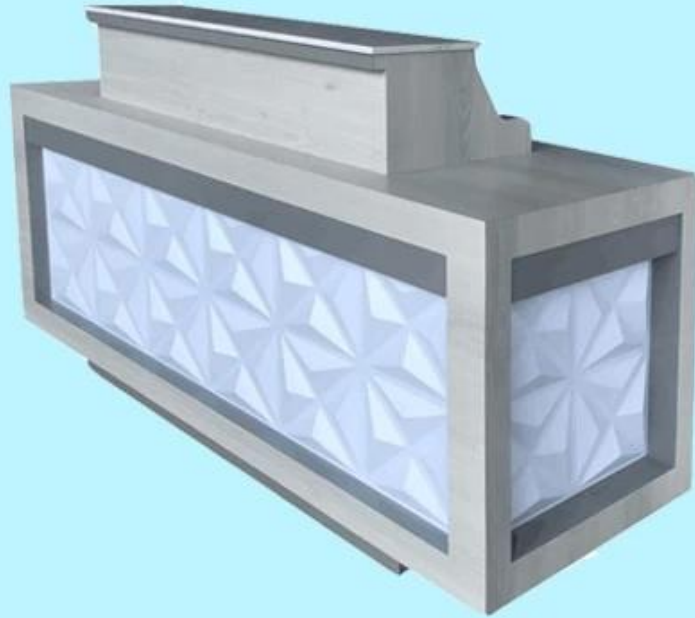

Nail salon reception desk with led salon reception desk luxury for reception table  
front desk counter DS-R58CC

**Product display**

**Product Description:**

Item	Nail salon reception desk with led salon reception desk <a href="#">luxury for reception table front desk counter_DS-R58CC</a>
Size	Custom Dimension
Color	As Model