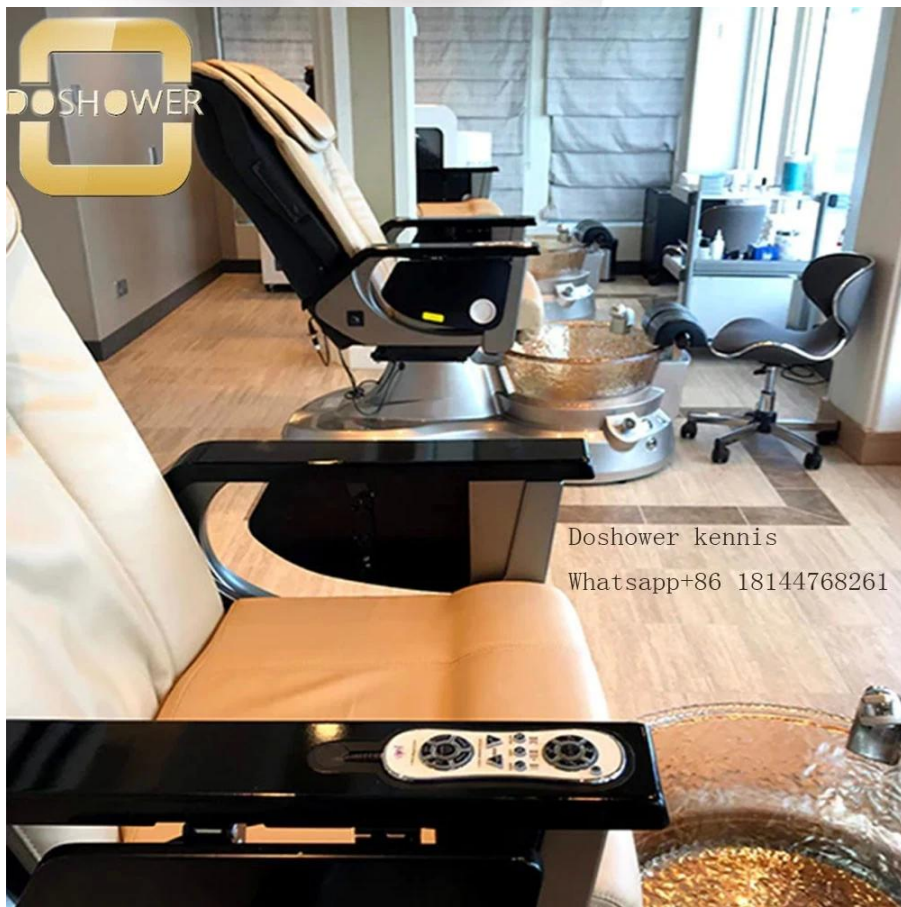

Doshower kennis
Whatsapp+86 18144768261